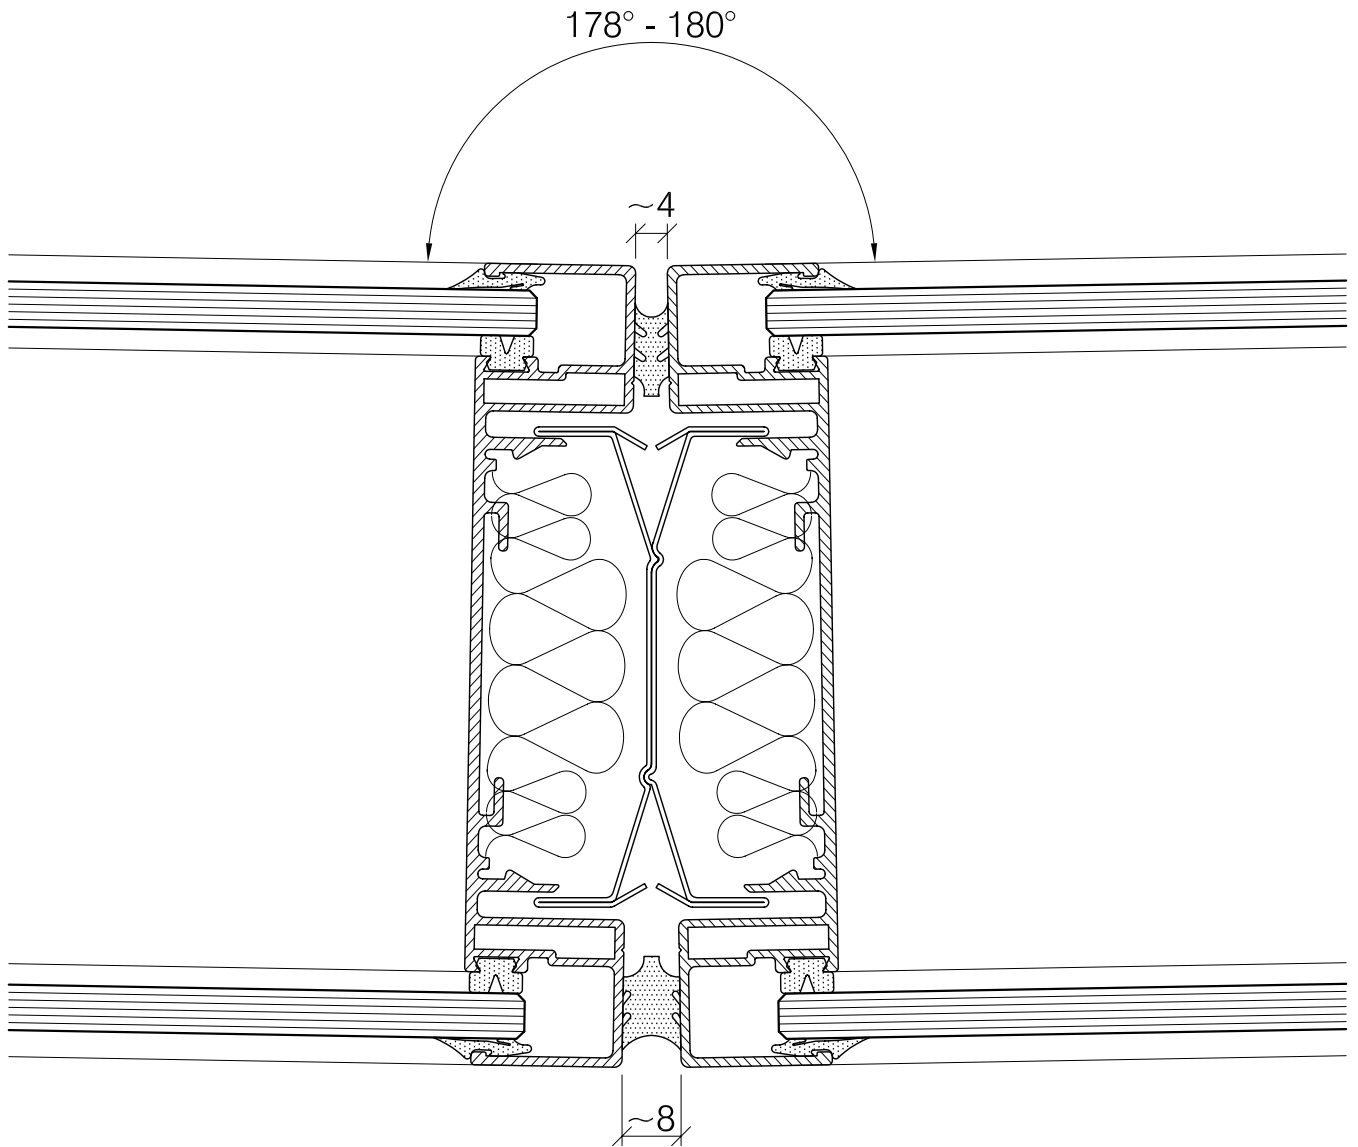

Polygonal partition wall

Bandraster / glass wall fecofix
for angles <math>< 174^\circ</math>

scale 1:1

FD-PO-BR.1

Polygonal glass wall

Special solution
Glass wall fecofix 178° - 180°

scale 1:1

FD-PO-FF.1

Polygonal glass wall

Glass wall fecopur 8 mm
Angle up to 5°

scale 1:1

FD-PO-FP.1