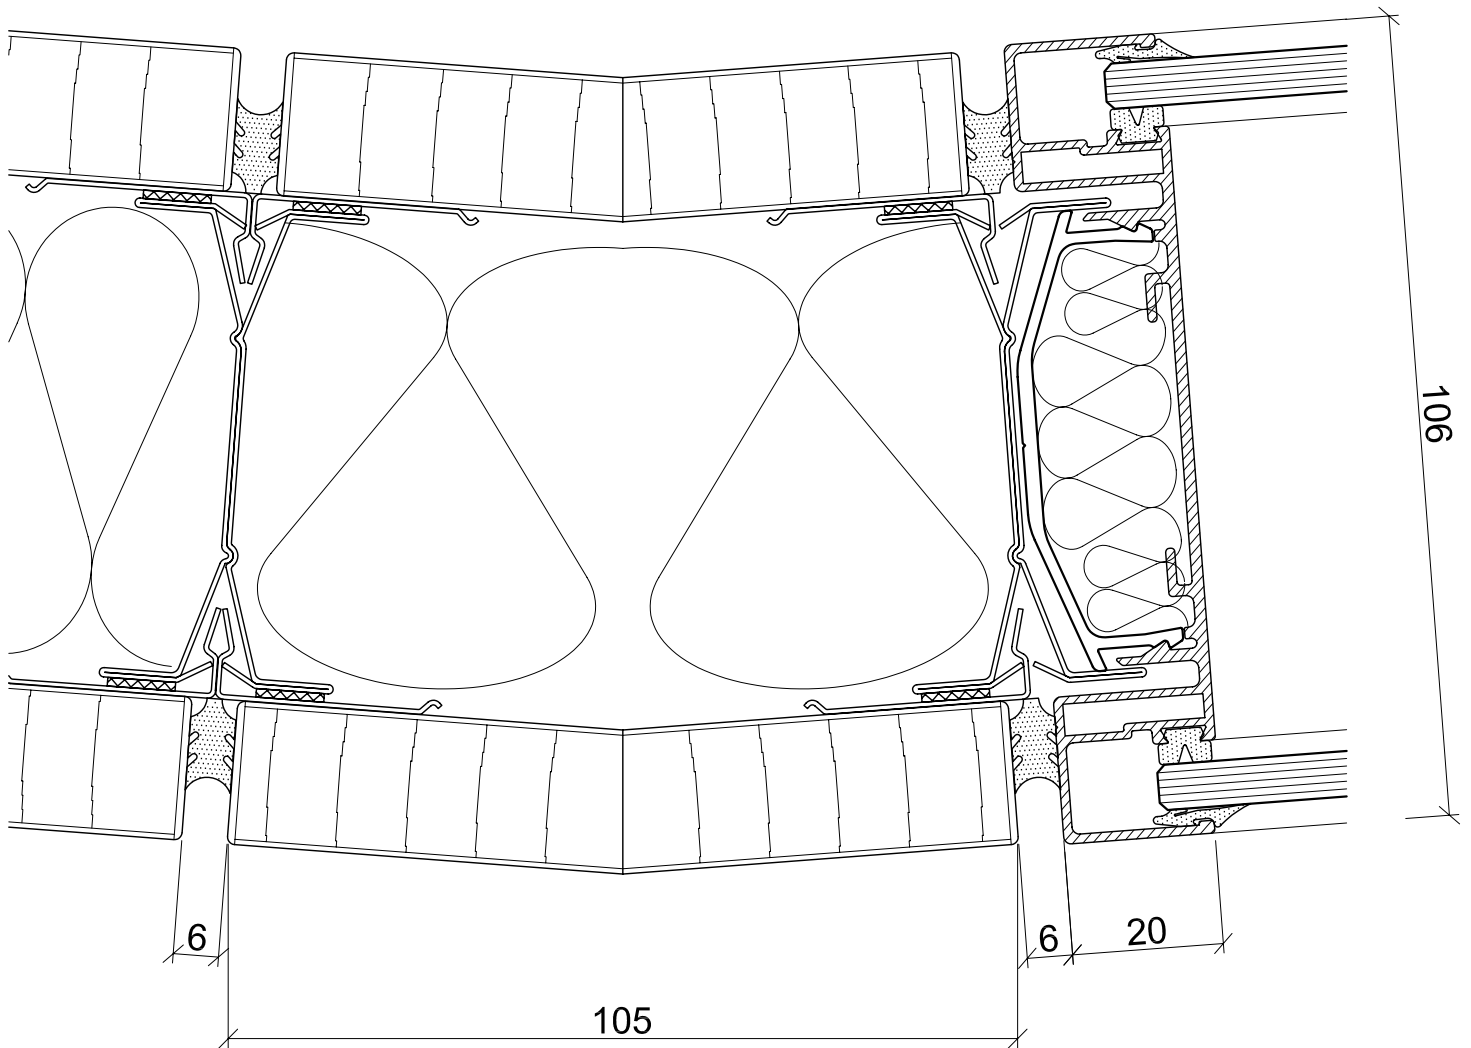

Polygonal partition wall

Bandraster / glass wall fecofix
for angles <math>< 174^\circ</math>

scale 1:1

FD-PO-BR.1

Polygonal glass wall

Special solution
Glass wall fecofix 178° - 180°

scale 1:1

FD-PO-FF.1

Polygonal glass wall

Glass wall fecopur 8 mm
Angle up to 5°

scale 1:1

FD-PO-FP.1