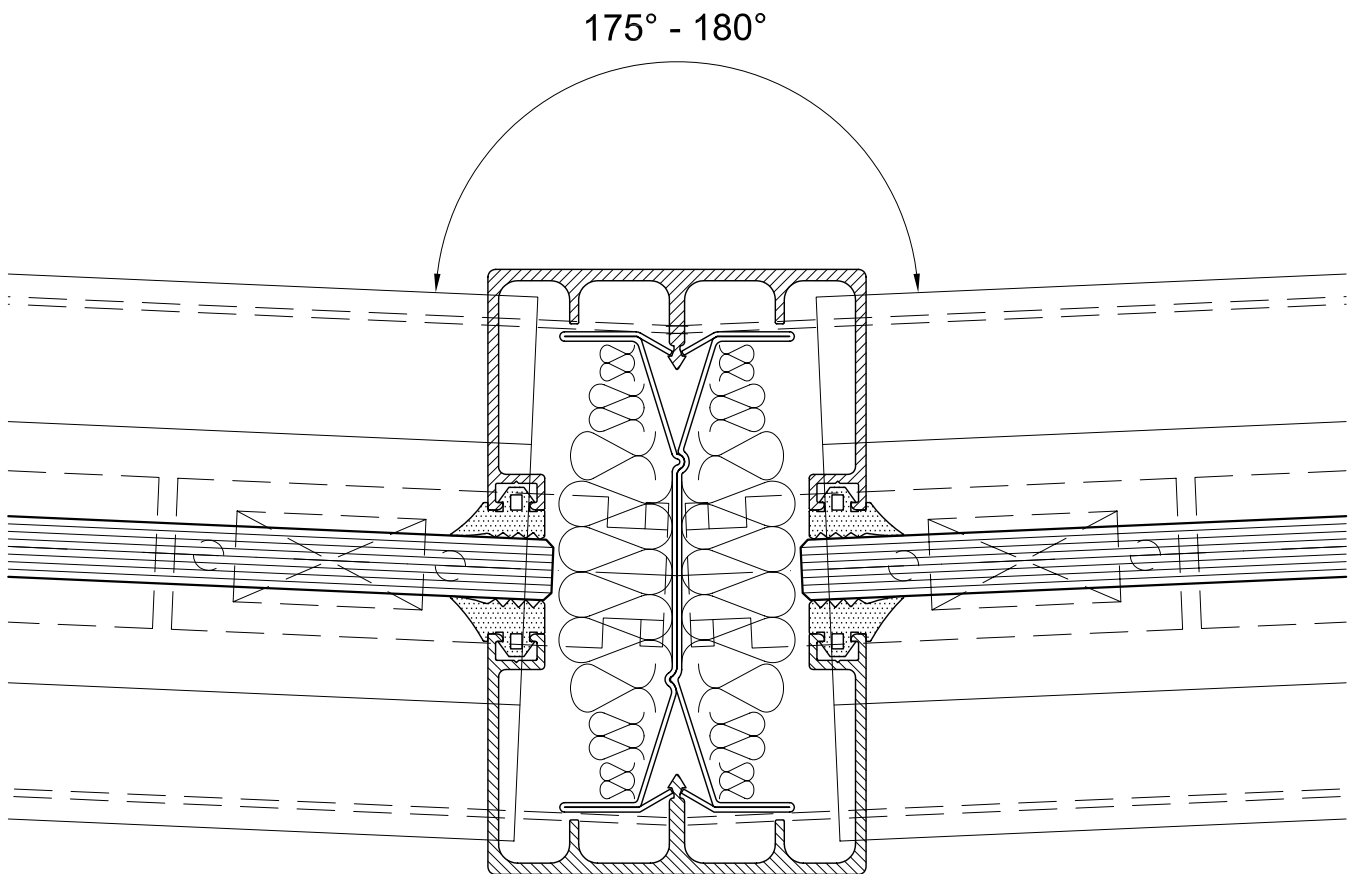

Polygonal partition wall

Bandraster / glass wall fecofix
for angles <math>< 174^\circ</math>

scale 1:1

FD-PO-BR.1

Polygonal glass wall

Special solution
Glass wall fecofix 178° - 180°

scale 1:1

FD-PO-FF.1

Polygonal glass wall

Glass wall fecopur 8 mm
Angle up to 5°

scale 1:1

FD-PO-FP.1