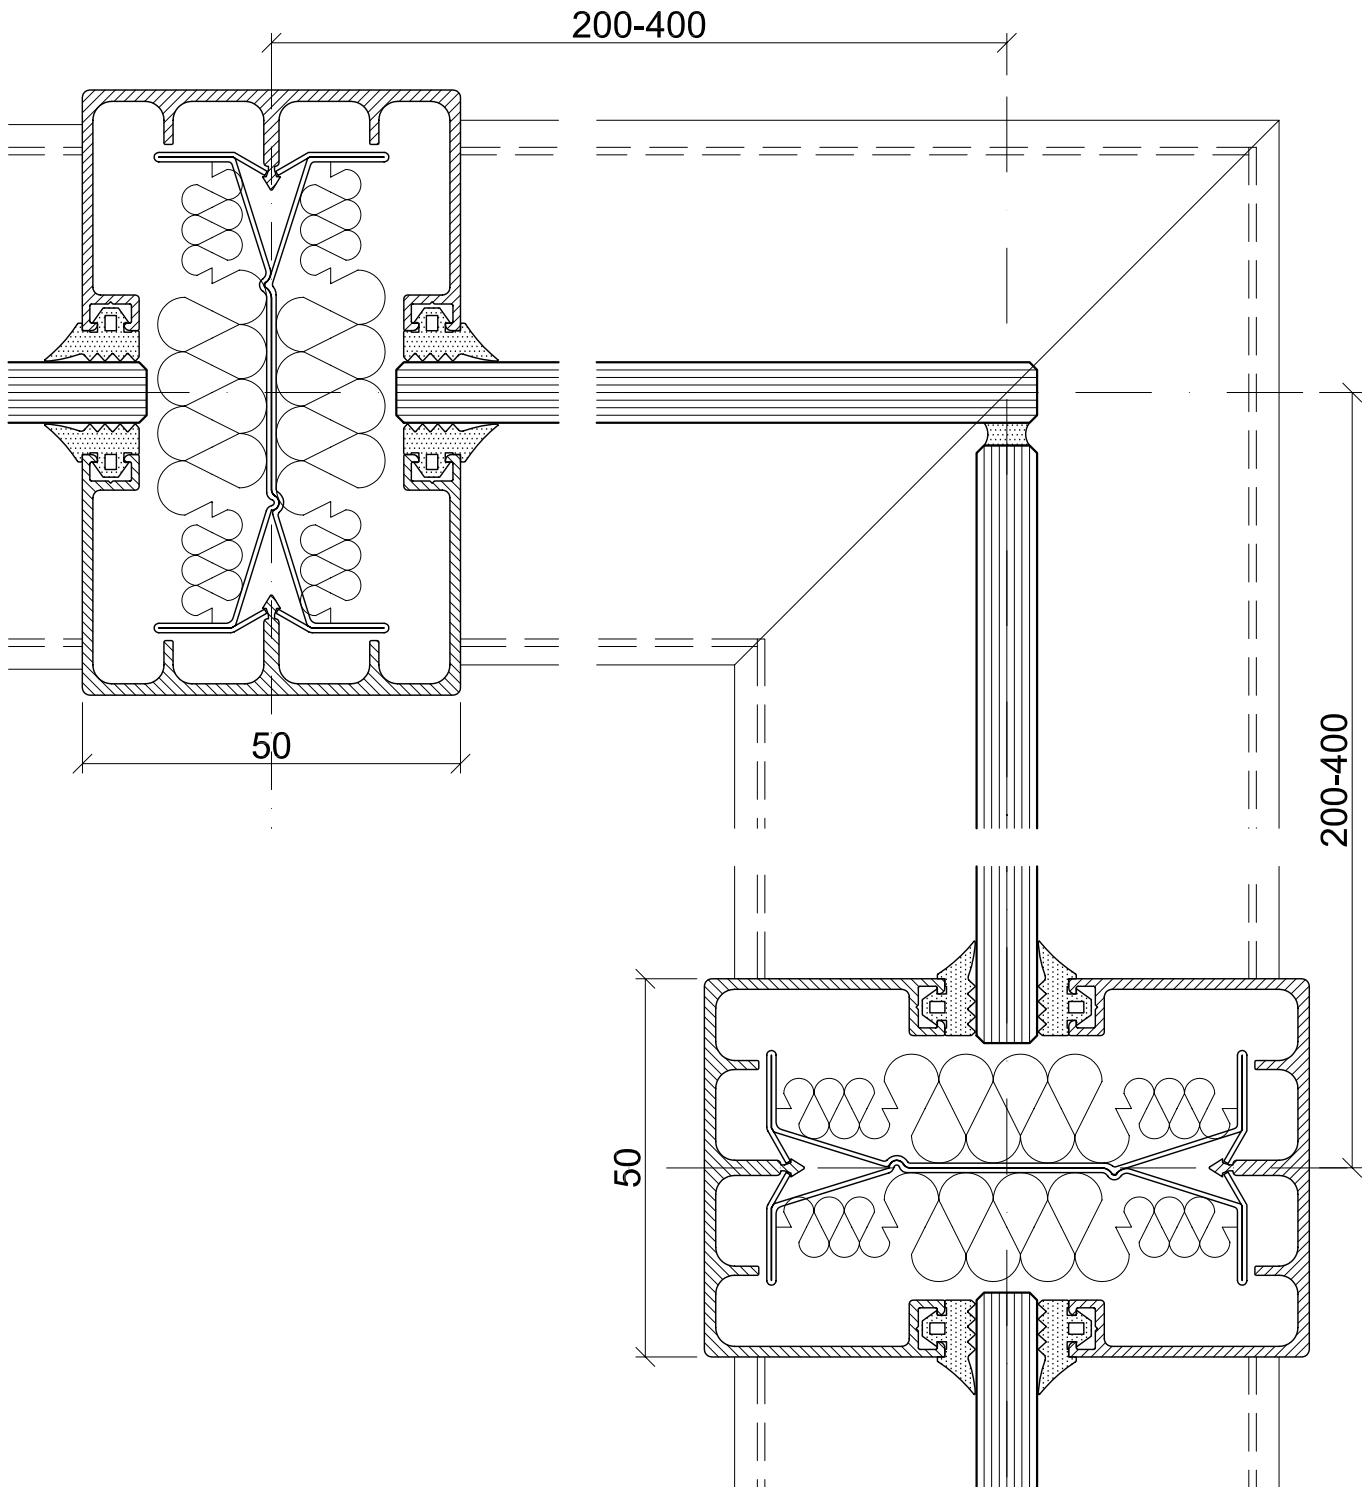

# Corner 90°

Partition wall corner 90° to mitre  
Solid wall / glass wall fecofix

scale 1:1

FD-90-G.1

# Corner 90°

Partition wall corner 90° with aluminium profile  
Solid wall / glass wall fecofix

scale 1:1

FD-90-A.1

# Corner 135°

Partition wall corner 135° with aluminium profile

scale 1:1

FD-135-A.1

# Corner 90°

Glass wall fecopur 8 mm

scale 1:1

FD-90-FP.1