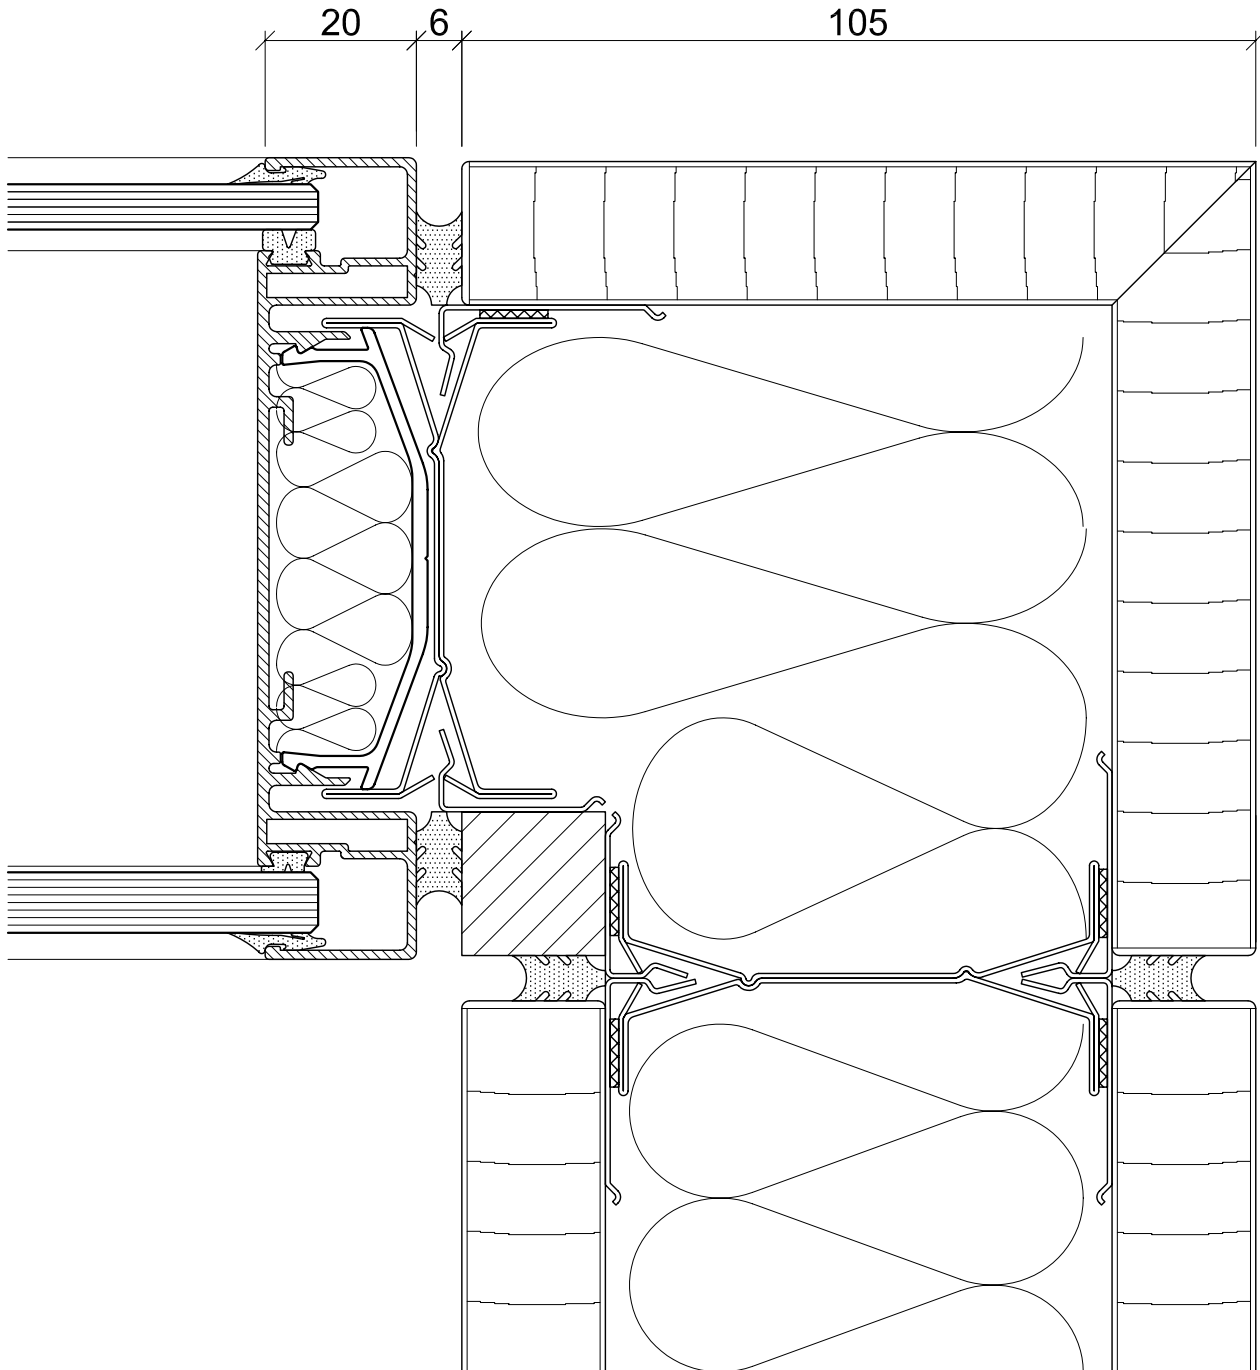

# Corner 90°

Partition wall corner 90° to mitre  
Solid wall / glass wall fecofix

scale 1:1

FD-90-G.1

# Corner 90°

Partition wall corner 90° with aluminium profile  
Solid wall / glass wall fecofix

scale 1:1

FD-90-A.1

# Corner 135°

Partition wall corner 135° with aluminium profile

scale 1:1

FD-135-A.1

# Corner 90°

Glass wall fecopur 8 mm

scale 1:1

FD-90-FP.1