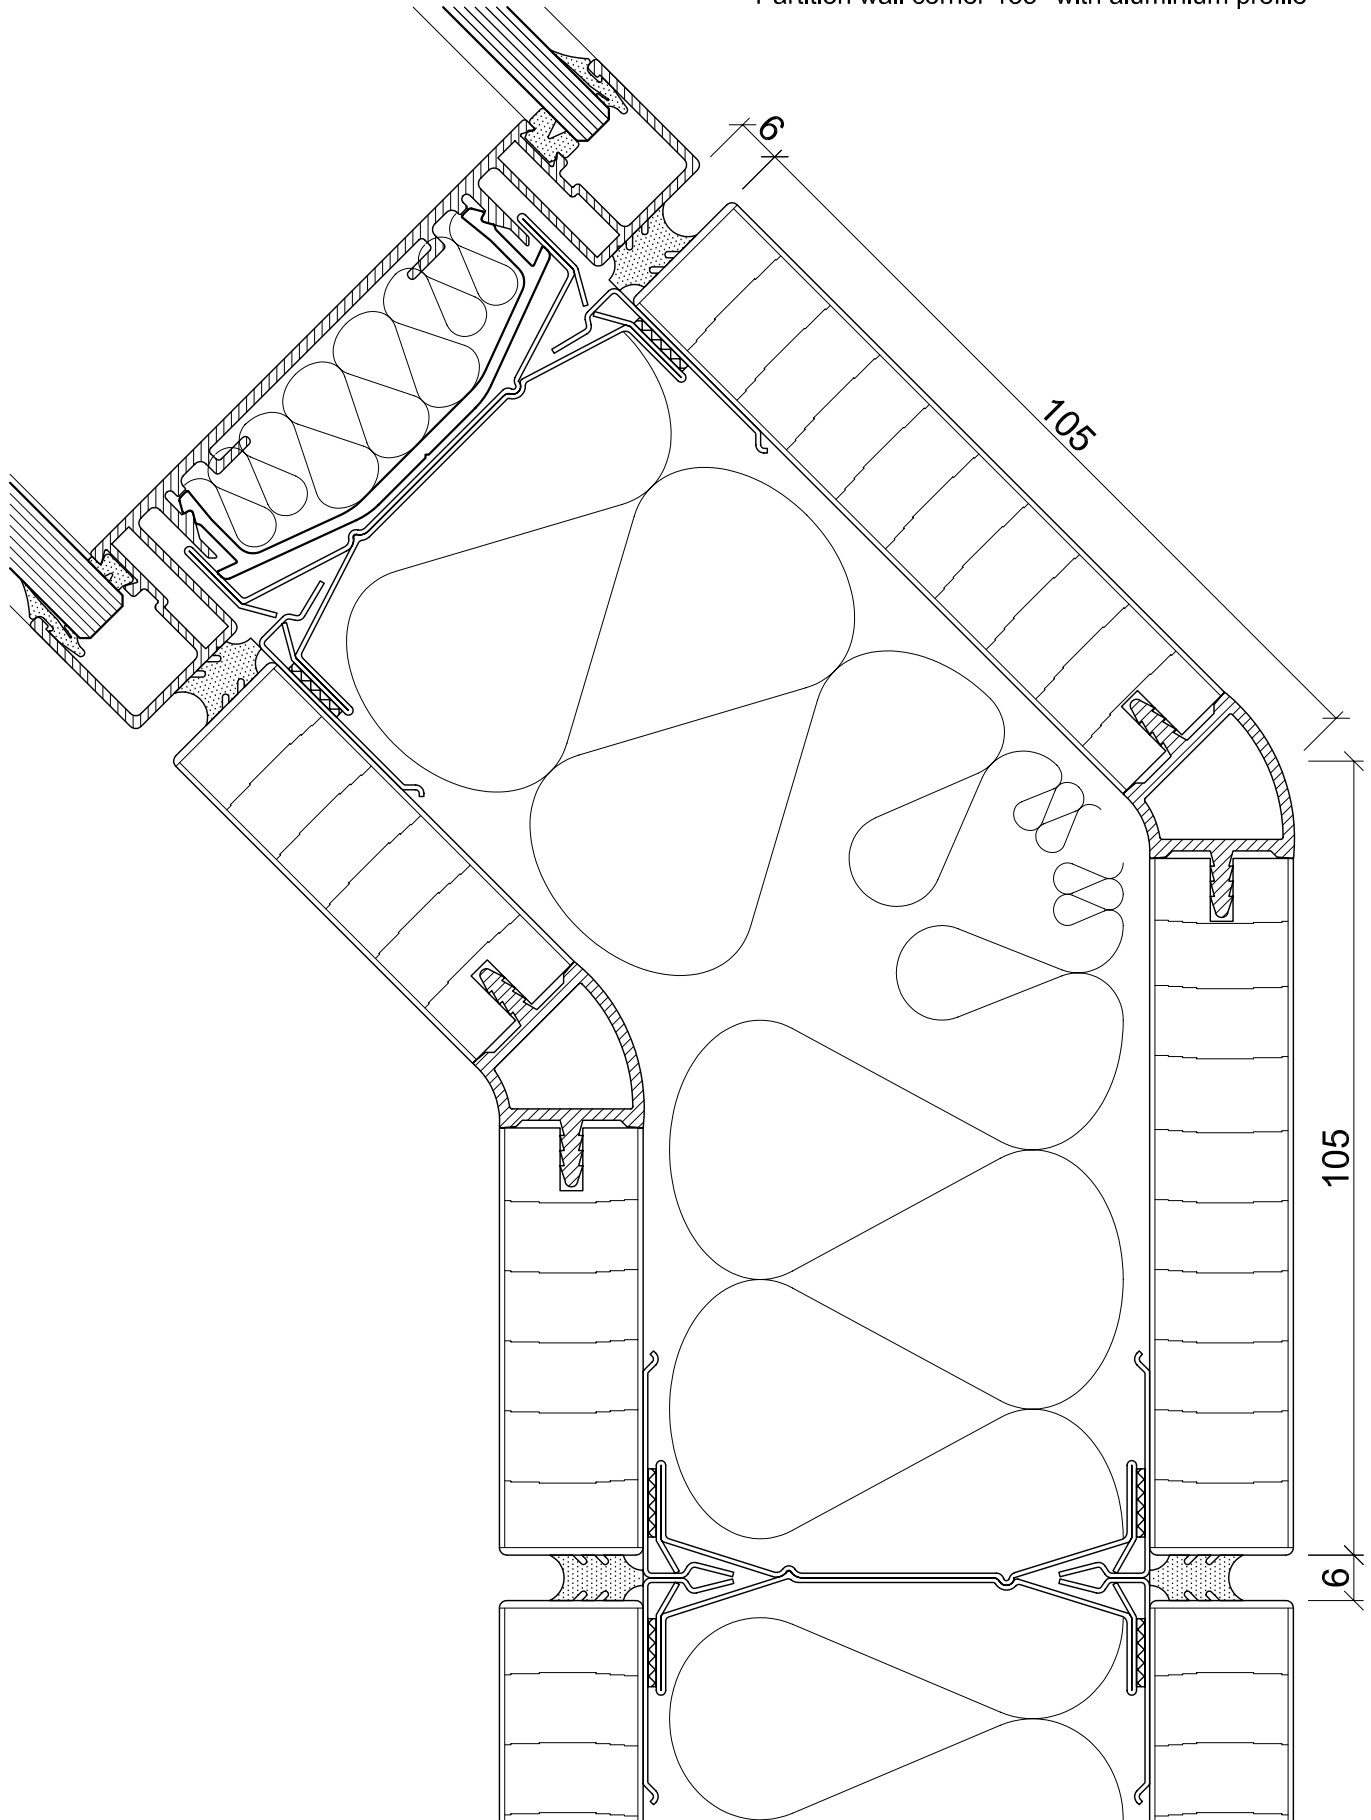

# Corner 90°

Partition wall corner 90° to mitre  
Solid wall / glass wall fecofix

scale 1:1

FD-90-G.1

# Corner 90°

Partition wall corner 90° with aluminium profile  
Solid wall / glass wall fecofix

scale 1:1

FD-90-A.1

# Corner 135°

Partition wall corner 135° with aluminium profile

scale 1:1

FD-135-A.1

# Corner 90°

Glass wall fecopur 8 mm

scale 1:1

FD-90-FP.1