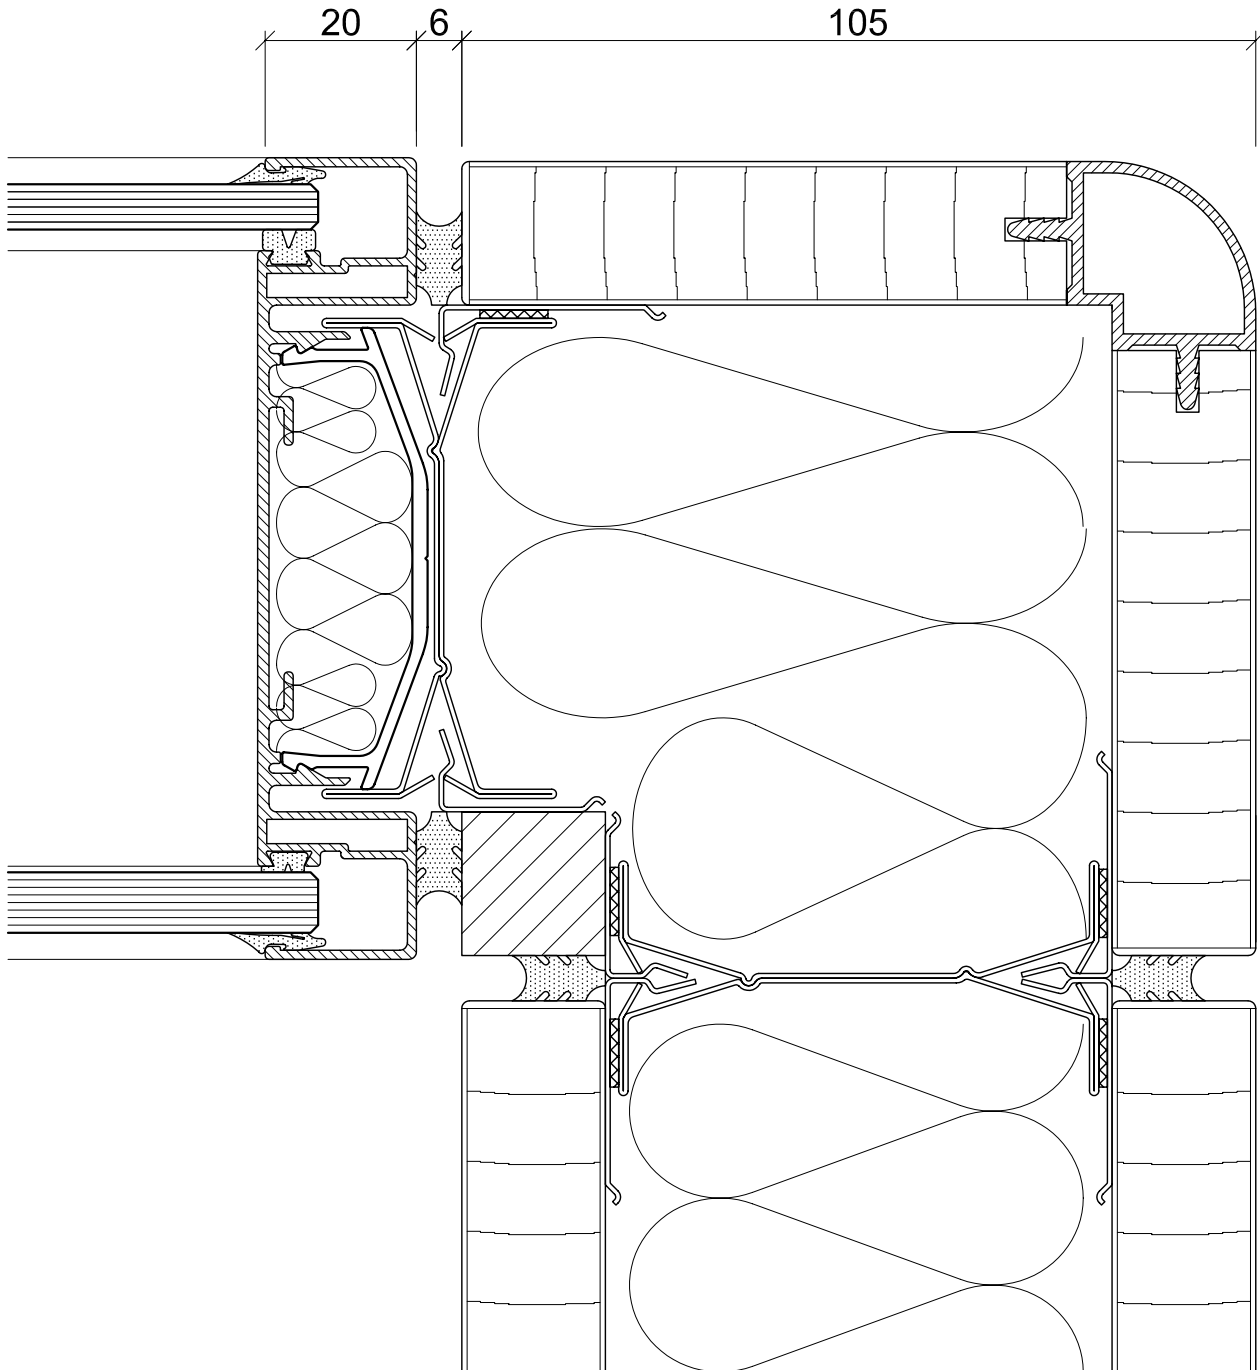

# Corner 90°

Partition wall corner 90° to mitre  
Solid wall / glass wall fecofix

scale 1:1

FD-90-G.1

# Corner 90°

Partition wall corner 90° with aluminium profile  
Solid wall / glass wall fecofix

scale 1:1

FD-90-A.1

# Corner 135°

Partition wall corner 135° with aluminium profile

scale 1:1

FD-135-A.1

# Corner 90°

Glass wall fecopur 8 mm

scale 1:1

FD-90-FP.1