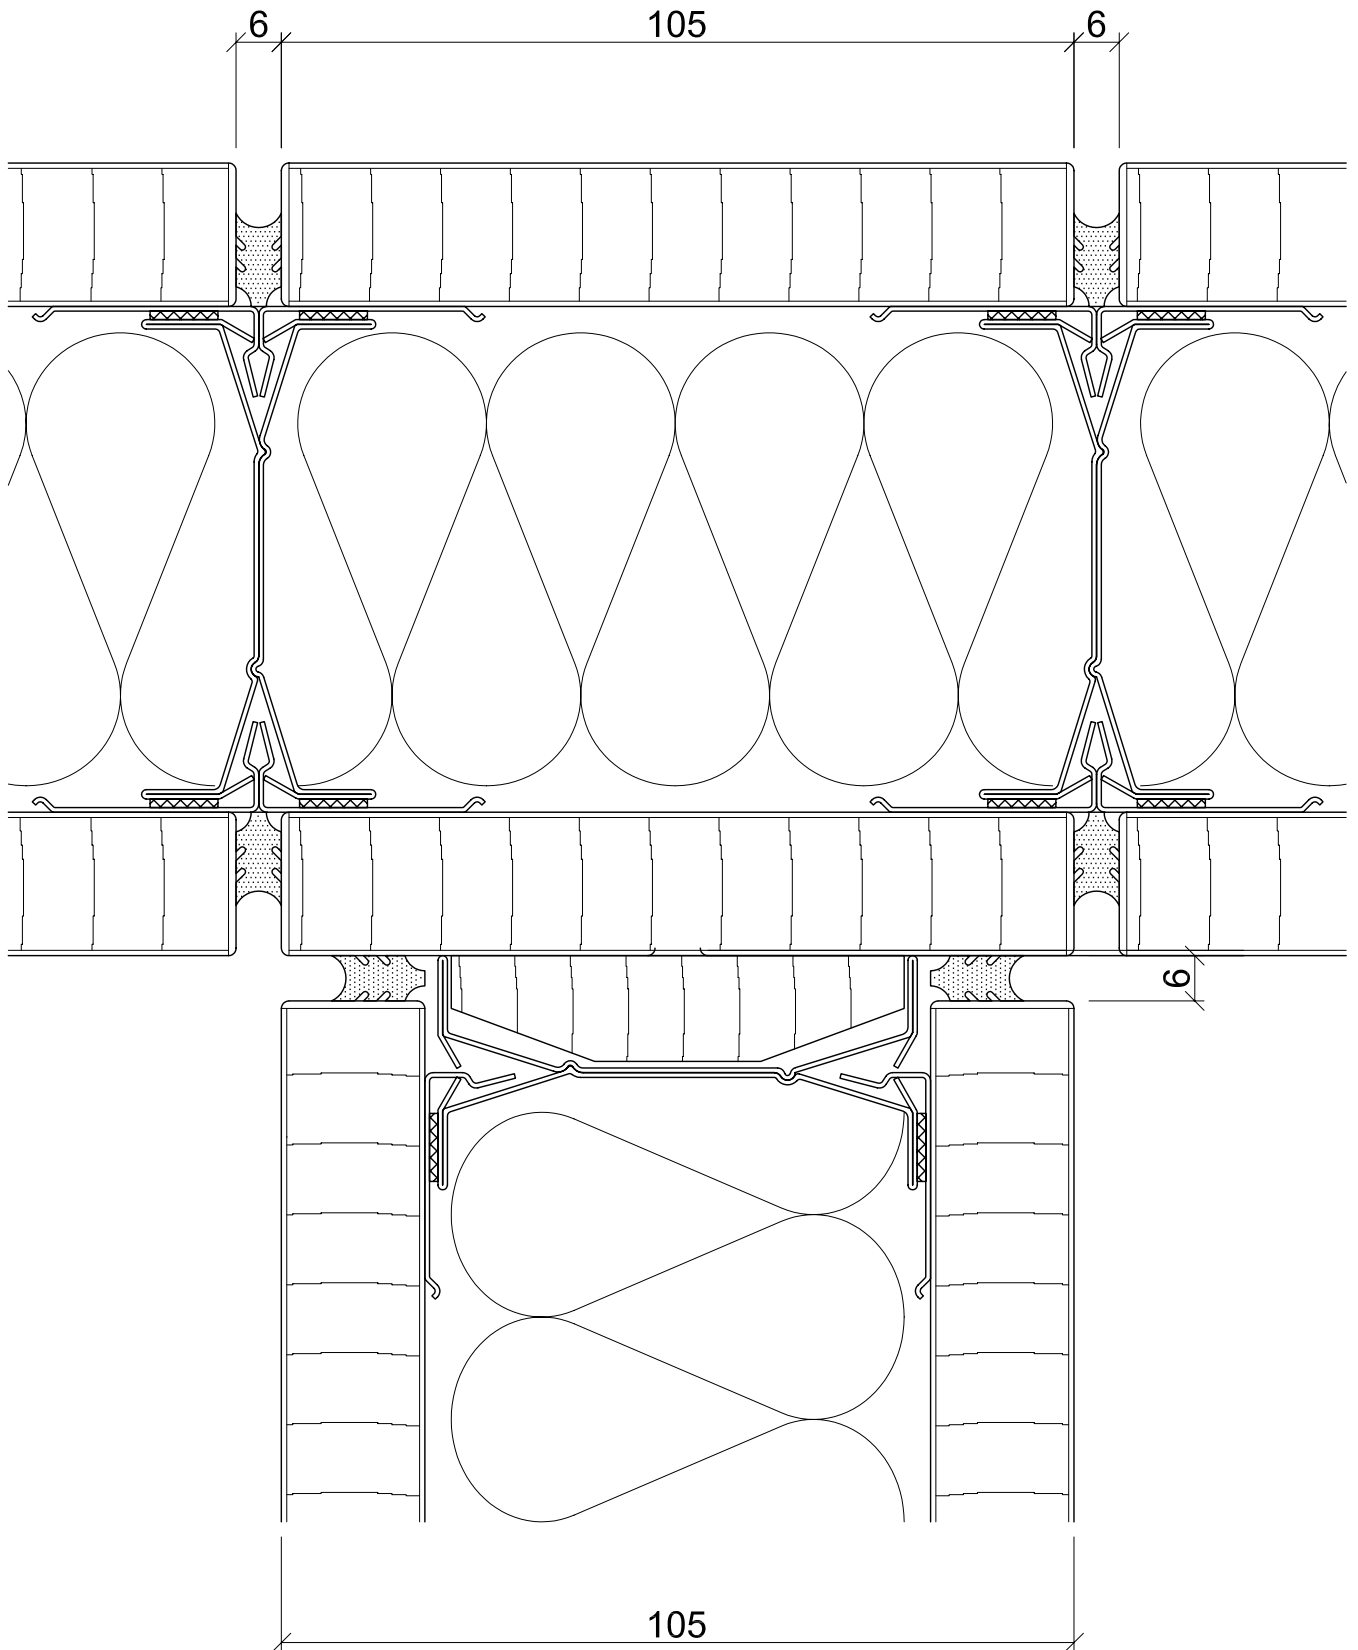

Connection Bandraster

T-connection Bandraster
Solid wall / solid wall

scale 1:1

FD-TS-BR.1

Connection solid wall

T-connection
Solid wall / solid wall

scale 1:1

FD-TS-AS.1

Connection fecopur

T-connection
Solid wall / glass wall fecopur

scale 1:1

FD-TS-FP.1

Connection fecopur

T-connection
Glass wall fecopur / corridor wall fecopur

scale 1:1

FD-TS-FP.2

Connection fecoquic

T-connection
Solid wall / glass wall fecoquic

scale 1:1

FD-TS-FQ.1

Connection fecofix

T-connection
Solid wall / glass wall fecofix

scale 1:1

FD-TS-FF.1

Connection fecofix

T-connection
Glass wall fecofix

scale 1:1

FD-TS-FF.2

Connection fecolux

T-connection
Solid wall / glass wall fecolux

scale 1:1

FD-TS-FL.1