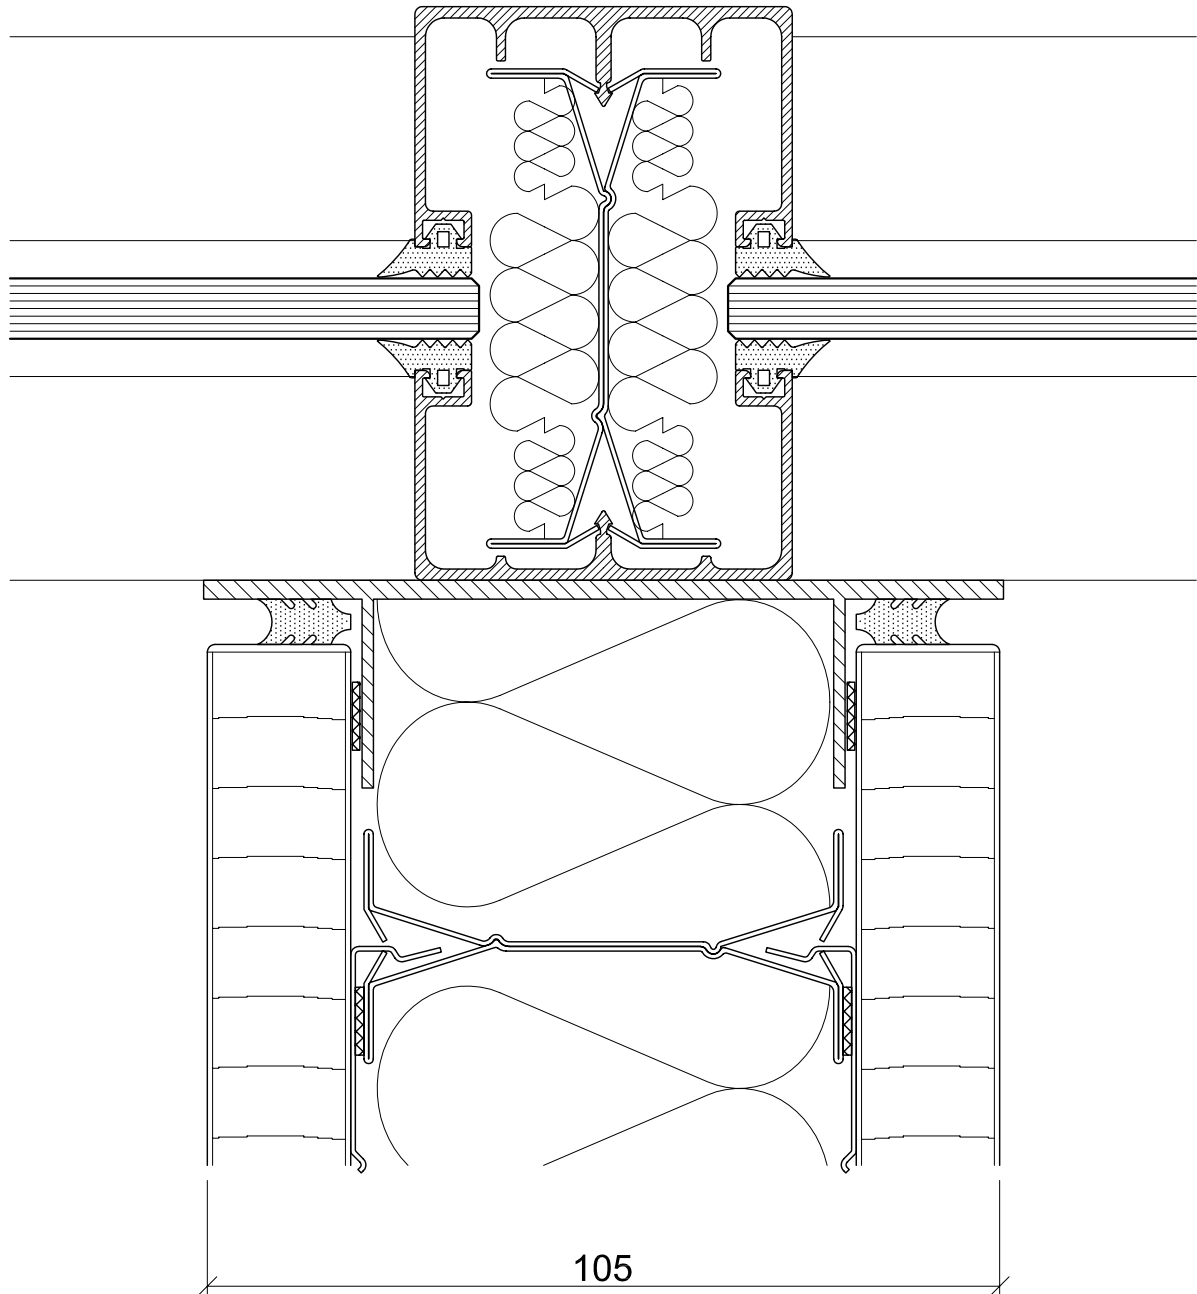

Connection Bandraster

T-connection Bandraster
Solid wall / solid wall

scale 1:1

FD-TS-BR.1

Connection solid wall

T-connection
Solid wall / solid wall

scale 1:1

FD-TS-AS.1

Connection fecopur

T-connection
Solid wall / glass wall fecopur

scale 1:1

FD-TS-FP.1

Connection fecopur

T-connection
Glass wall fecopur / corridor wall fecopur

scale 1:1

FD-TS-FP.2

Connection fecoquic

T-connection
Solid wall / glass wall fecoquic

scale 1:1

FD-TS-FQ.1

Connection fecofix

T-connection
Solid wall / glass wall fecofix

scale 1:1

FD-TS-FF.1

Connection fecofix

T-connection
Glass wall fecofix

scale 1:1

FD-TS-FF.2

Connection fecolux

T-connection
Solid wall / glass wall fecolux

scale 1:1

FD-TS-FL.1