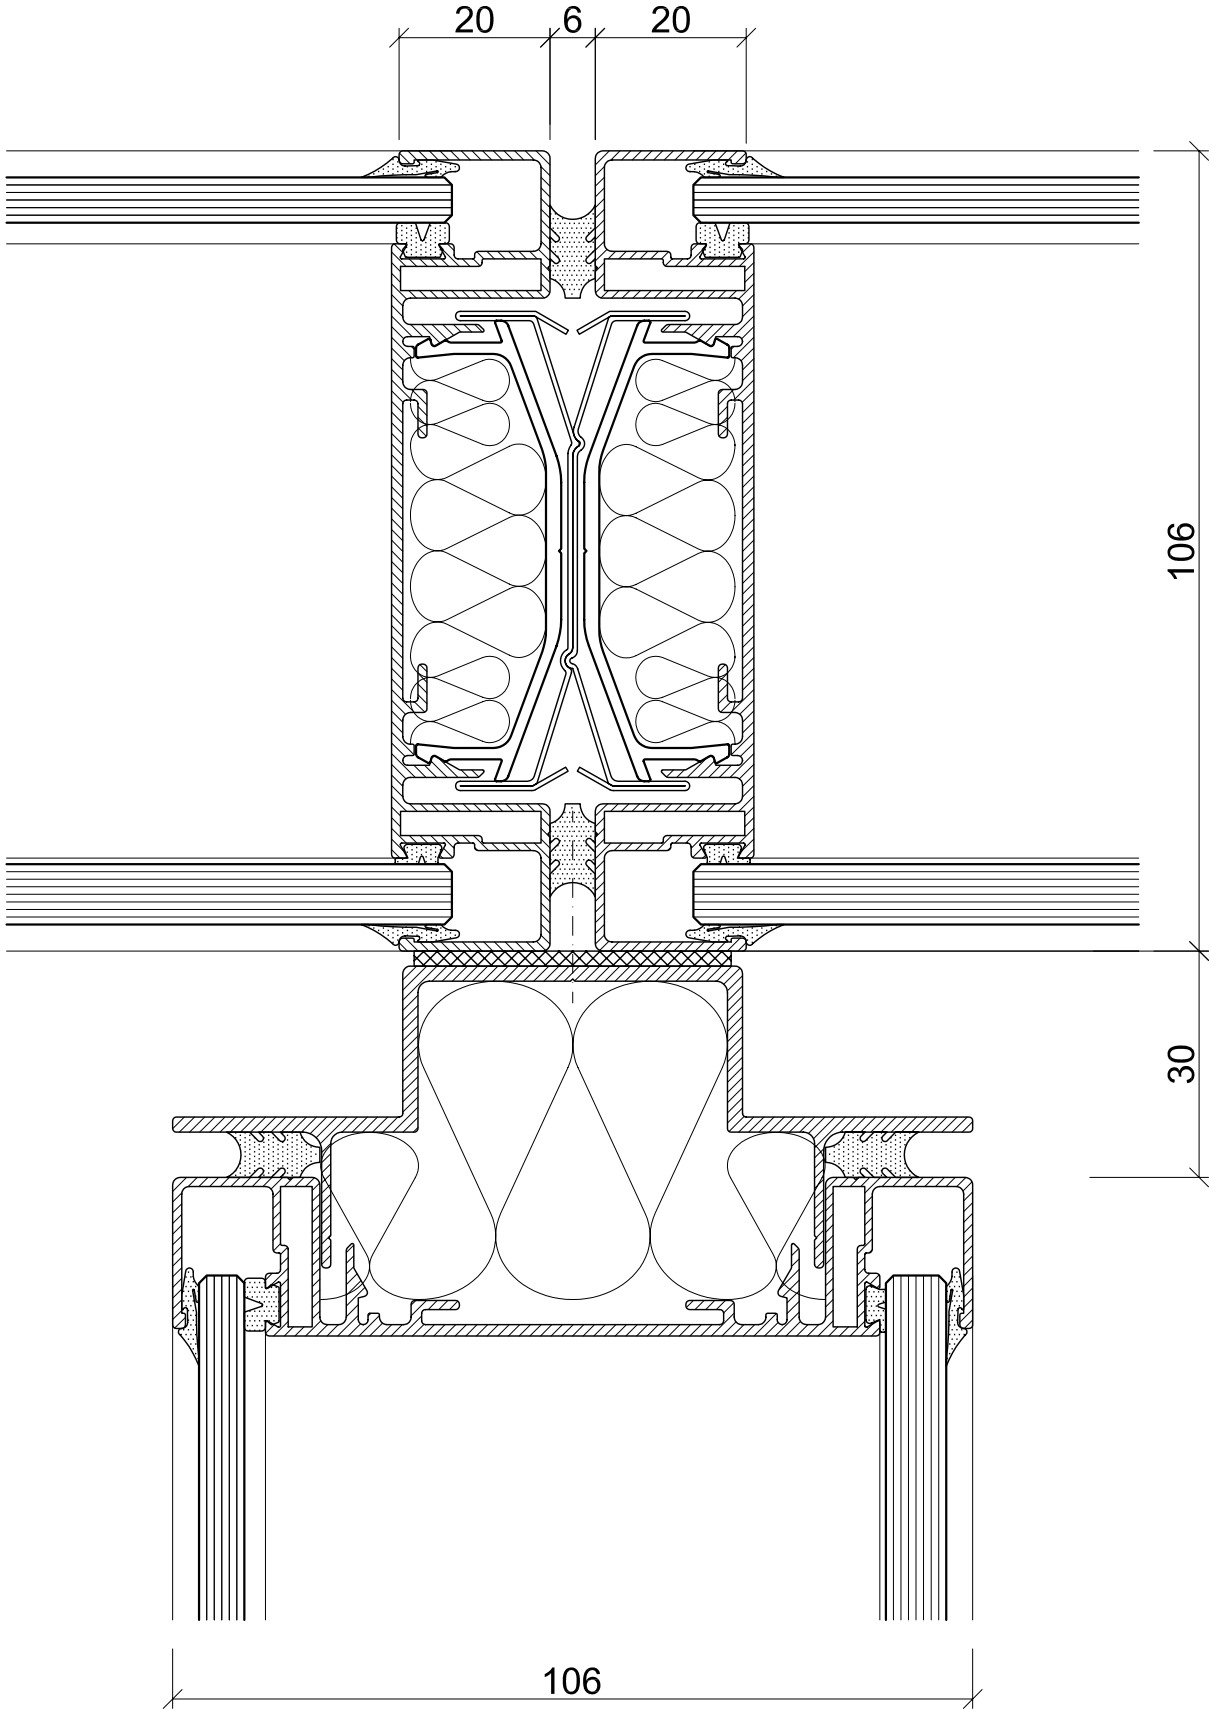

Connection Bandraster

T-connection Bandraster
Solid wall / solid wall

scale 1:1

FD-TS-BR.1

Connection solid wall

T-connection
Solid wall / solid wall

scale 1:1

FD-TS-AS.1

Connection fecopur

T-connection
Solid wall / glass wall fecopur

scale 1:1

FD-TS-FP.1

Connection fecopur

T-connection
Glass wall fecopur / corridor wall fecopur

scale 1:1

FD-TS-FP.2

Connection fecoquic

T-connection
Solid wall / glass wall fecoquic

scale 1:1

FD-TS-FQ.1

Connection fecofix

T-connection
Solid wall / glass wall fecofix

scale 1:1

FD-TS-FF.1

Connection fecofix

T-connection
Glass wall fecofix

scale 1:1

FD-TS-FF.2

Connection fecolux

T-connection
Solid wall / glass wall fecolux

scale 1:1

FD-TS-FL.1