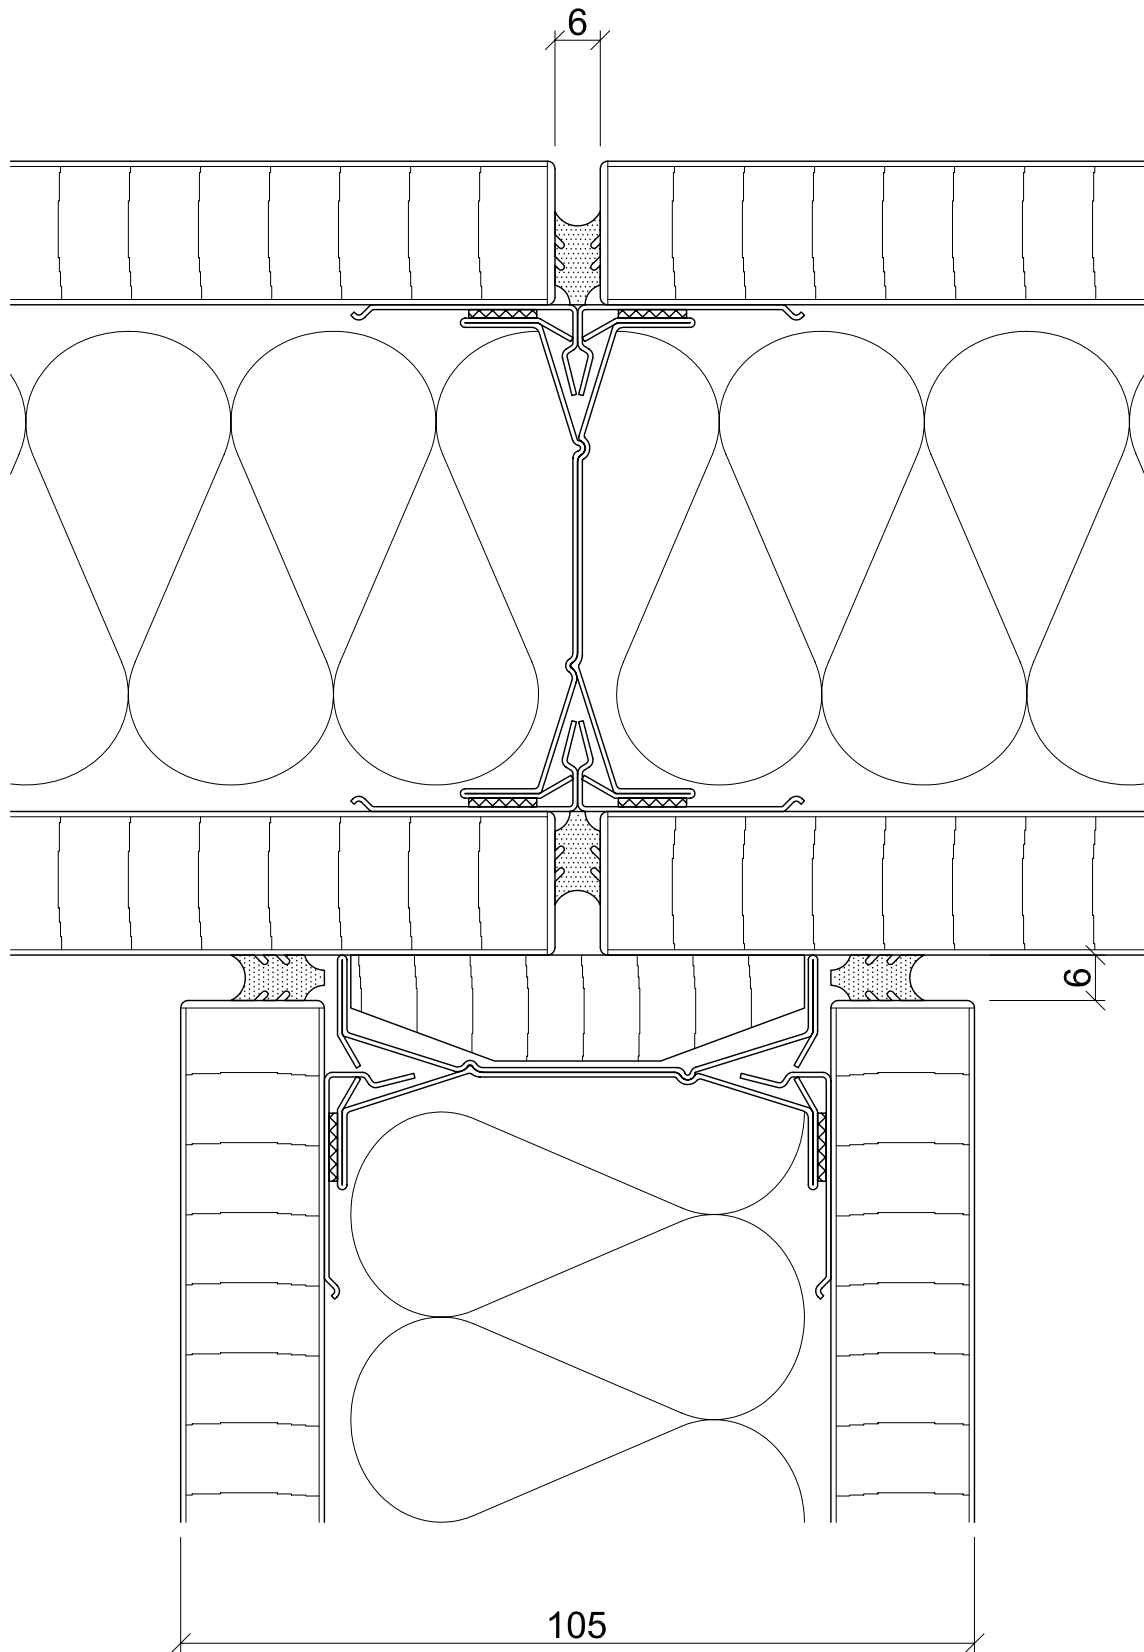

Connection Bandraster

T-connection Bandraster
Solid wall / solid wall

scale 1:1

FD-TS-BR.1

Connection solid wall

T-connection
Solid wall / solid wall

scale 1:1

FD-TS-AS.1

Connection fecopur

T-connection
Solid wall / glass wall fecopur

scale 1:1

FD-TS-FP.1

Connection fecopur

T-connection
Glass wall fecopur / corridor wall fecopur

scale 1:1

FD-TS-FP.2

Connection fecoquic

T-connection
Solid wall / glass wall fecoquic

scale 1:1

FD-TS-FQ.1

Connection fecofix

T-connection
Solid wall / glass wall fecofix

scale 1:1

FD-TS-FF.1

Connection fecofix

T-connection
Glass wall fecofix

scale 1:1

FD-TS-FF.2

Connection fecolux

T-connection
Solid wall / glass wall fecolux

scale 1:1

FD-TS-FL.1