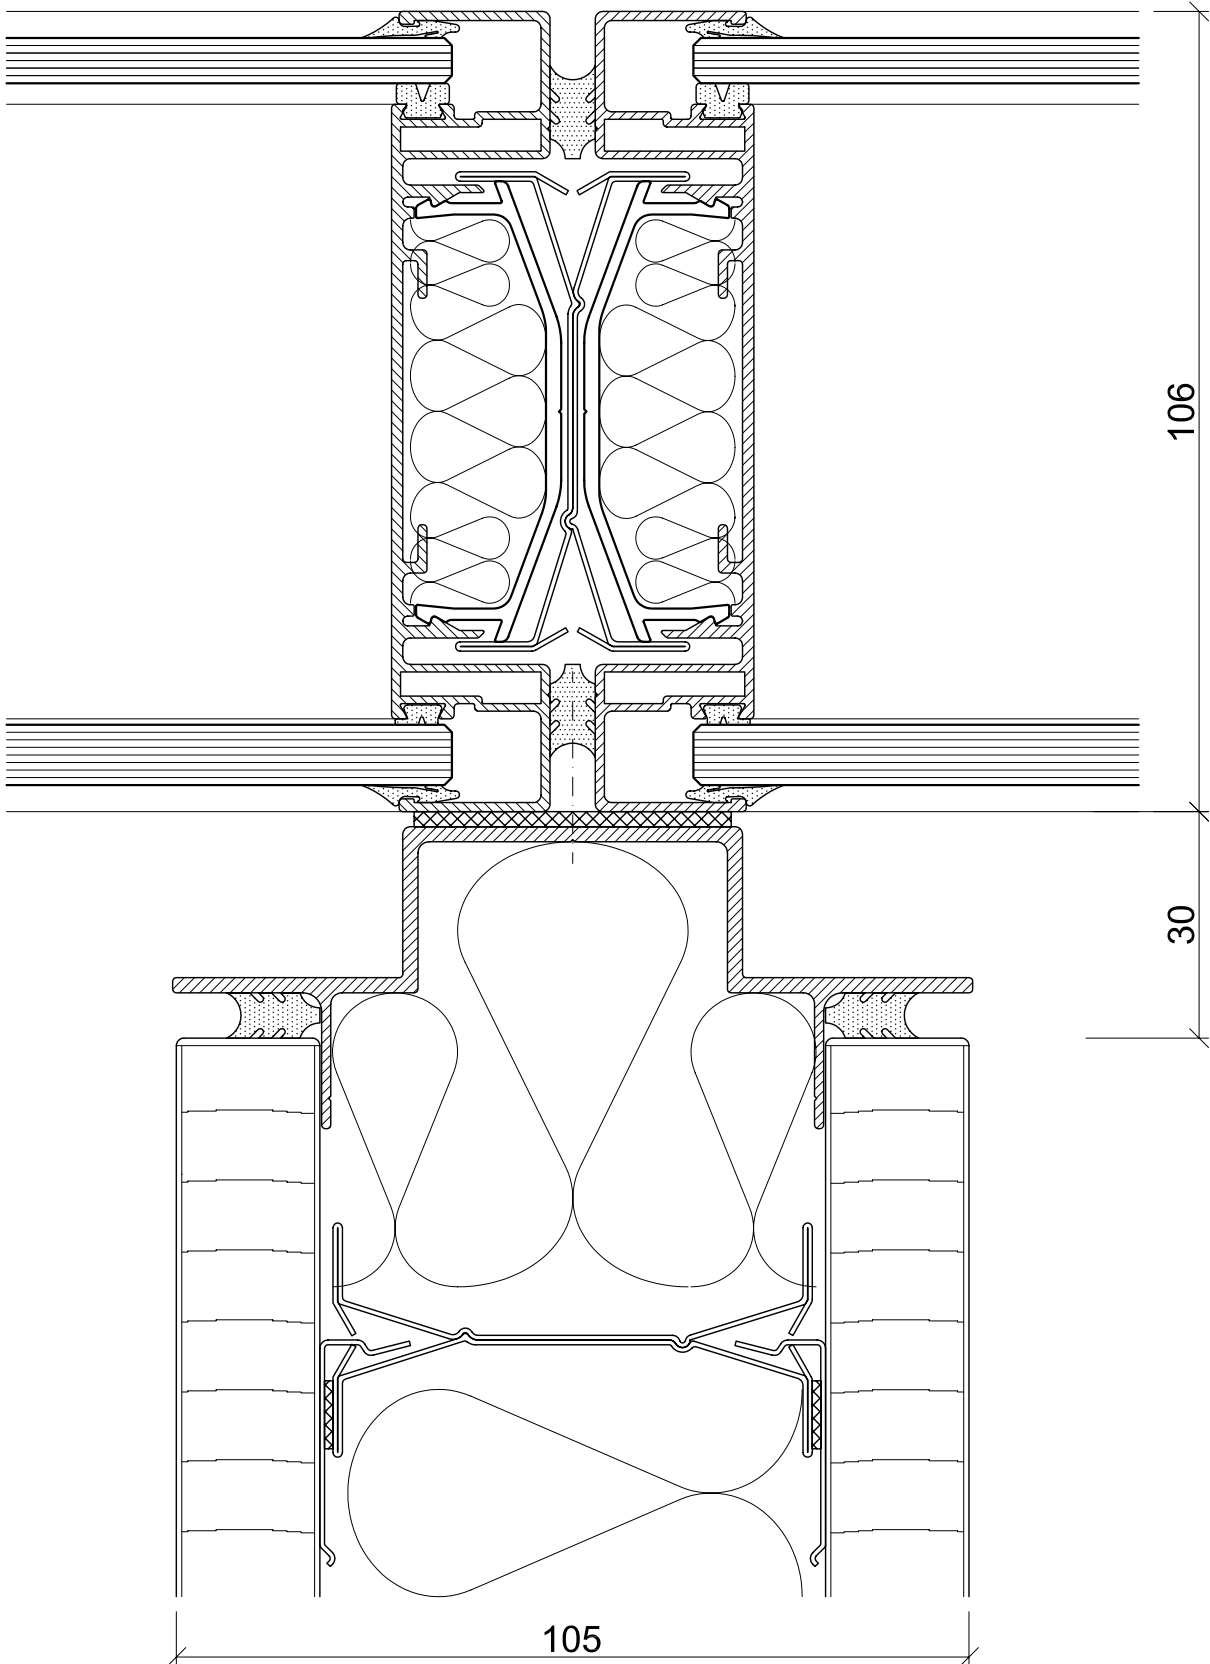

Connection Bandraster

T-connection Bandraster
Solid wall / solid wall

scale 1:1

FD-TS-BR.1

Connection solid wall

T-connection
Solid wall / solid wall

scale 1:1

FD-TS-AS.1

Connection fecopur

T-connection
Solid wall / glass wall fecopur

scale 1:1

FD-TS-FP.1

Connection fecopur

T-connection
Glass wall fecopur / corridor wall fecopur

scale 1:1

FD-TS-FP.2

Connection fecoquic

T-connection
Solid wall / glass wall fecoquic

scale 1:1

FD-TS-FQ.1

Connection fecofix

T-connection
Solid wall / glass wall fecofix

scale 1:1

FD-TS-FF.1

Connection fecofix

T-connection
Glass wall fecofix

scale 1:1

FD-TS-FF.2

Connection fecolux

T-connection
Solid wall / glass wall fecolux

scale 1:1

FD-TS-FL.1