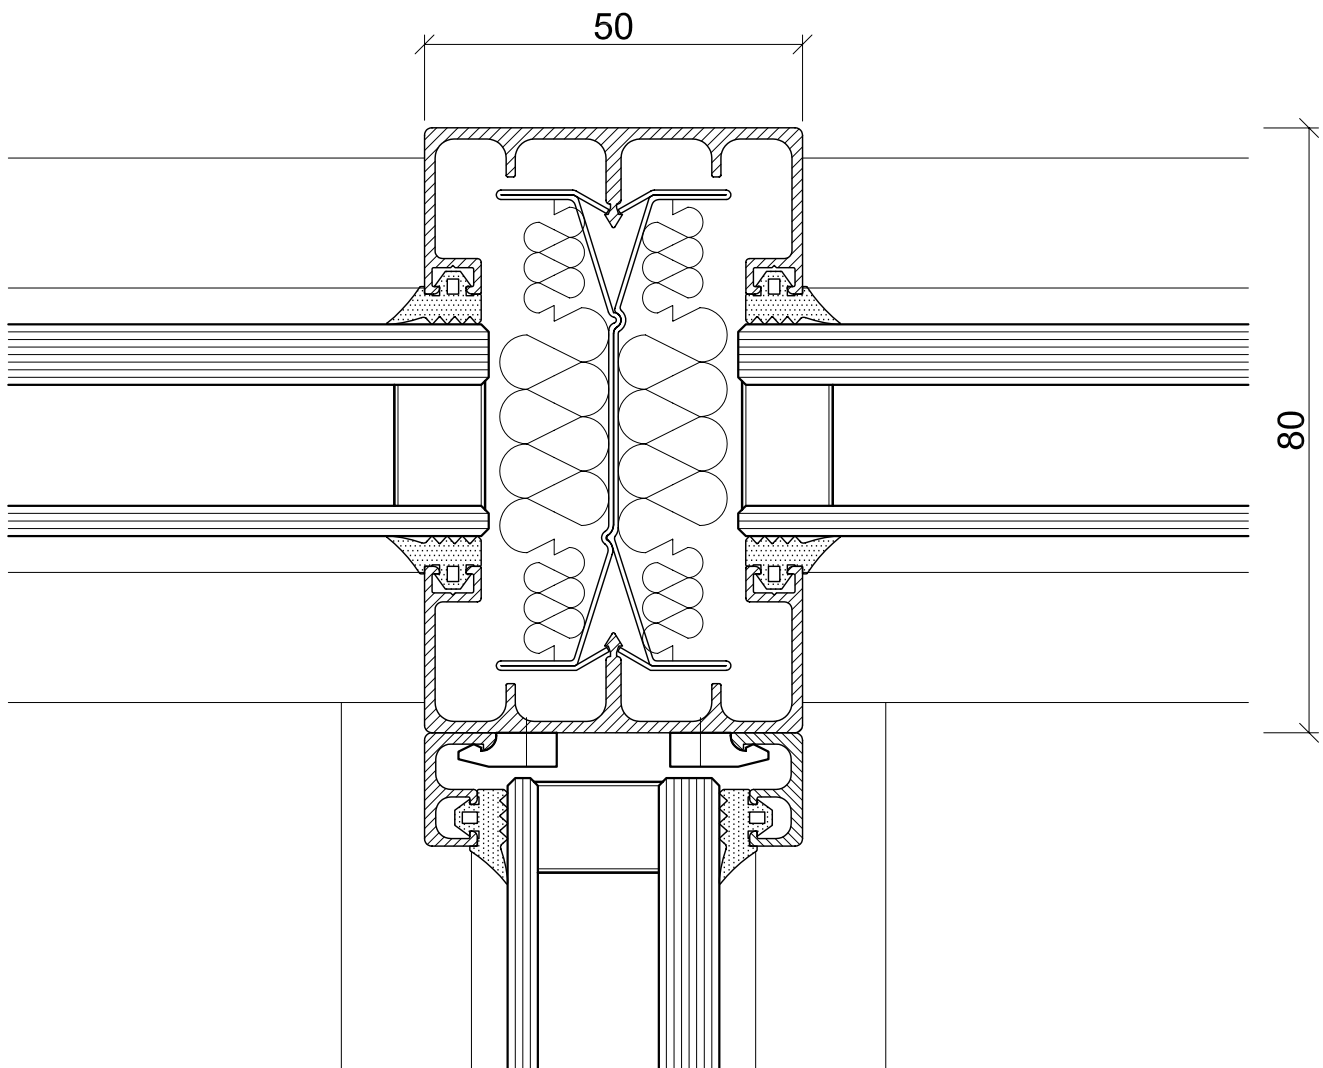

Connection Bandraster

T-connection Bandraster
Solid wall / solid wall

scale 1:1

FD-TS-BR.1

Connection solid wall

T-connection
Solid wall / solid wall

scale 1:1

FD-TS-AS.1

Connection fecopur

T-connection
Solid wall / glass wall fecopur

scale 1:1

FD-TS-FP.1

Connection fecopur

T-connection
Glass wall fecopur / corridor wall fecopur

scale 1:1

FD-TS-FP.2

Connection fecoquic

T-connection
Solid wall / glass wall fecoquic

scale 1:1

FD-TS-FQ.1

Connection fecofix

T-connection
Solid wall / glass wall fecofix

scale 1:1

FD-TS-FF.1

Connection fecofix

T-connection
Glass wall fecofix

scale 1:1

FD-TS-FF.2

Connection fecolux

T-connection
Solid wall / glass wall fecolux

scale 1:1

FD-TS-FL.1