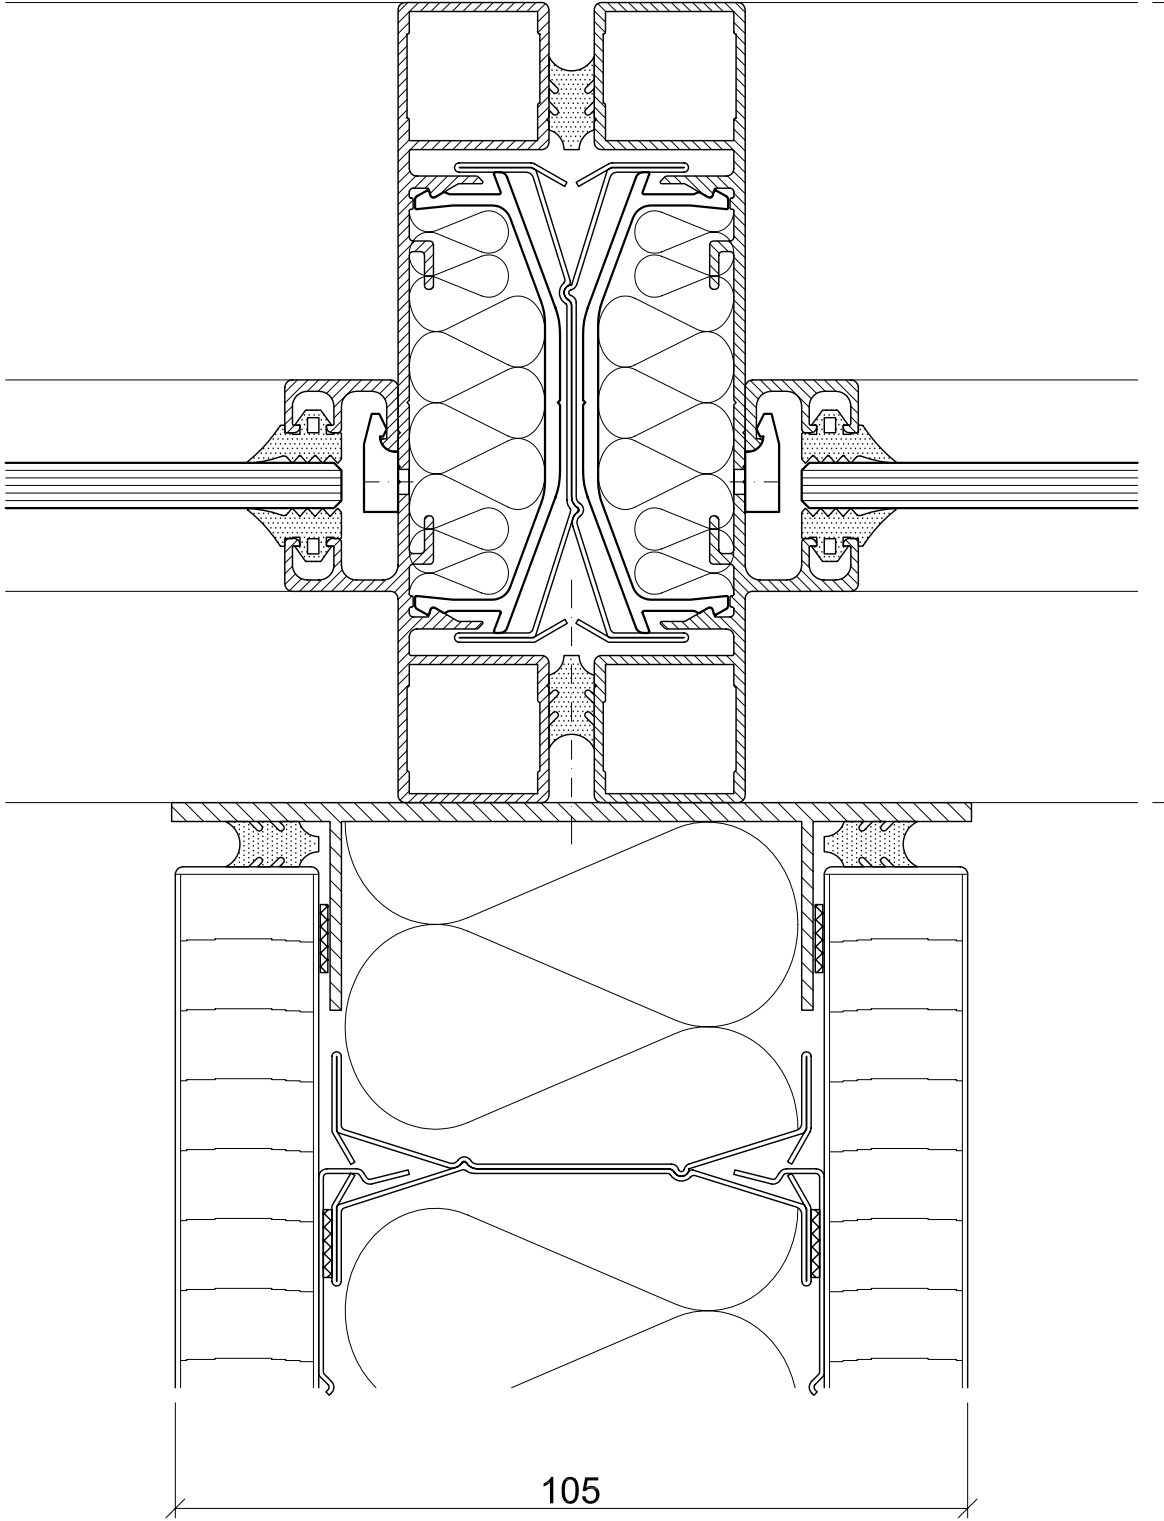

Connection Bandraster

T-connection Bandraster
Solid wall / solid wall

scale 1:1

FD-TS-BR.1

Connection solid wall

T-connection
Solid wall / solid wall

scale 1:1

FD-TS-AS.1

Connection fecopur

T-connection
Solid wall / glass wall fecopur

scale 1:1

FD-TS-FP.1

Connection fecopur

T-connection
Glass wall fecopur / corridor wall fecopur

scale 1:1

FD-TS-FP.2

Connection fecoquic

T-connection
Solid wall / glass wall fecoquic

scale 1:1

FD-TS-FQ.1

Connection fecofix

T-connection
Solid wall / glass wall fecofix

scale 1:1

FD-TS-FF.1

Connection fecofix

T-connection
Glass wall fecofix

scale 1:1

FD-TS-FF.2

Connection fecolux

T-connection
Solid wall / glass wall fecolux

scale 1:1

FD-TS-FL.1