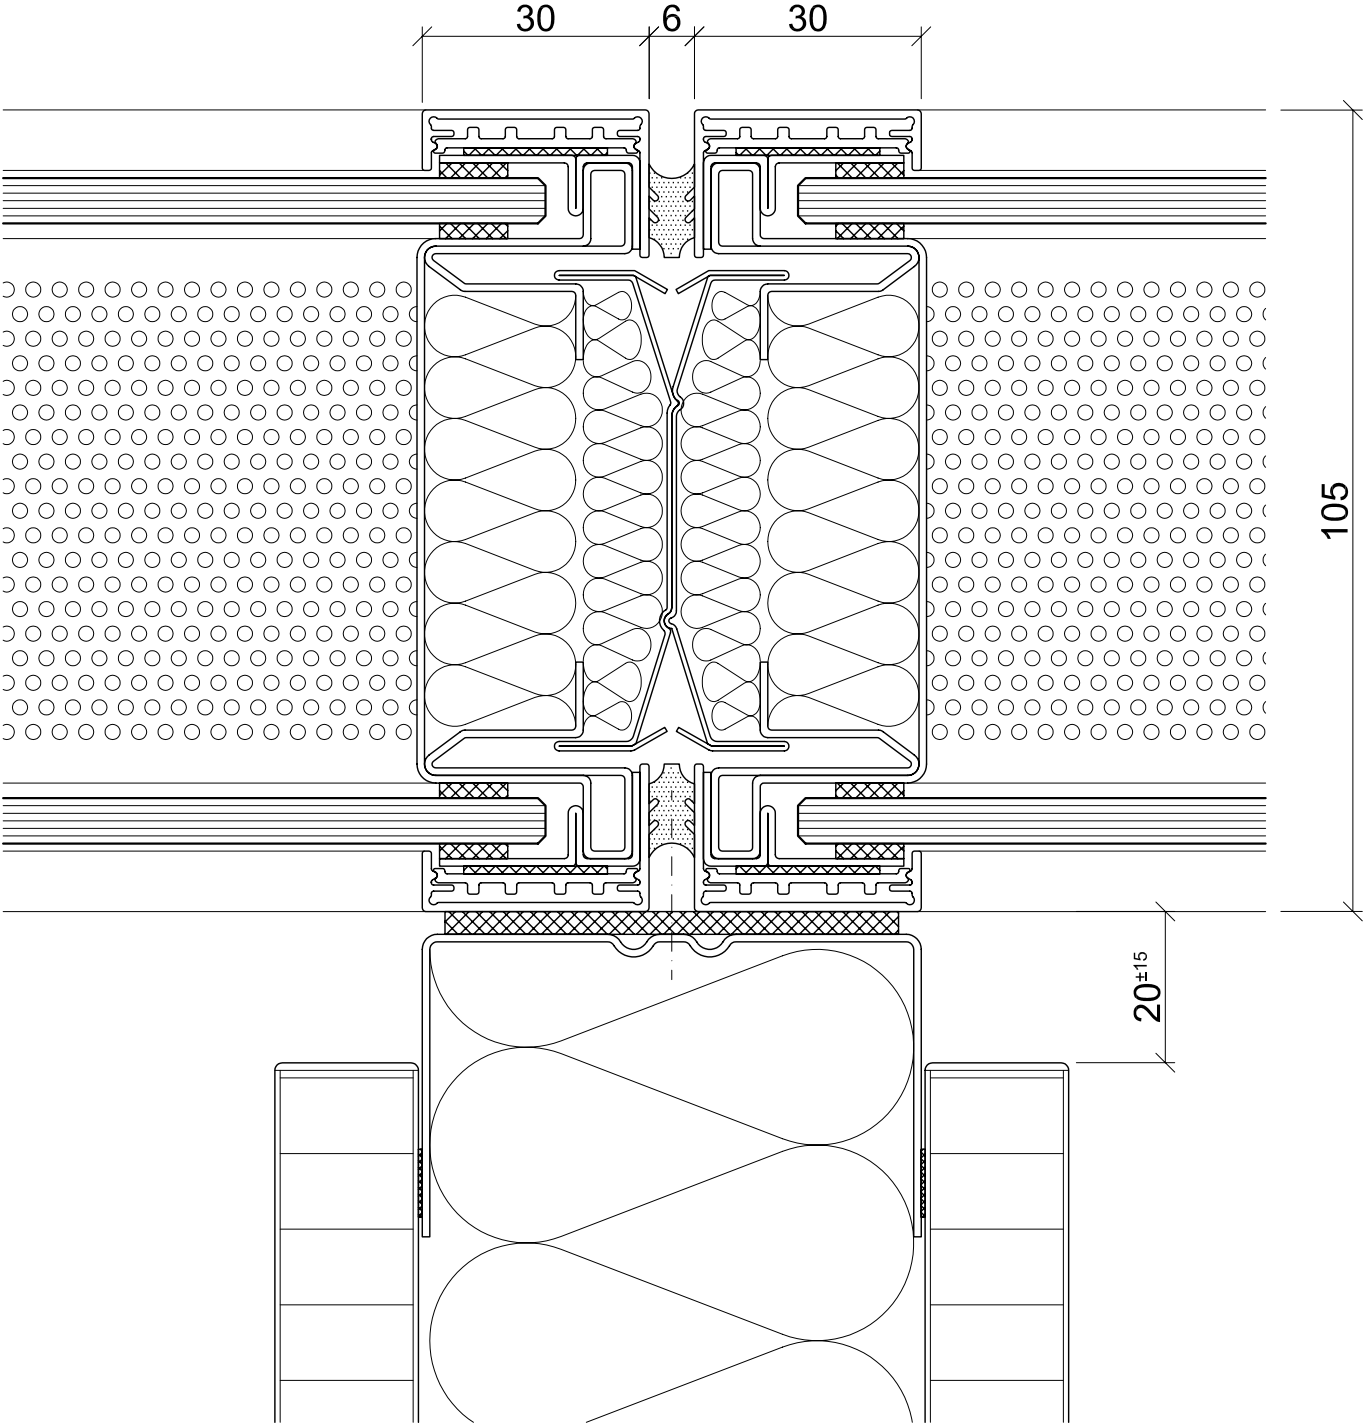

Connection Bandraster

T-connection Bandraster
Solid wall / solid wall

scale 1:1

FD-TS-BR.1

Connection solid wall

T-connection
Solid wall / solid wall

scale 1:1

FD-TS-AS.1

Connection fecopur

T-connection
Solid wall / glass wall fecopur

scale 1:1

FD-TS-FP.1

Connection fecopur

T-connection
Glass wall fecopur / corridor wall fecopur

scale 1:1

FD-TS-FP.2

Connection fecoquic

T-connection
Solid wall / glass wall fecoquic

scale 1:1

FD-TS-FQ.1

Connection fecofix

T-connection
Solid wall / glass wall fecofix

scale 1:1

FD-TS-FF.1

Connection fecofix

T-connection
Glass wall fecofix

scale 1:1

FD-TS-FF.2

Connection fecolux

T-connection
Solid wall / glass wall fecolux

scale 1:1

FD-TS-FL.1