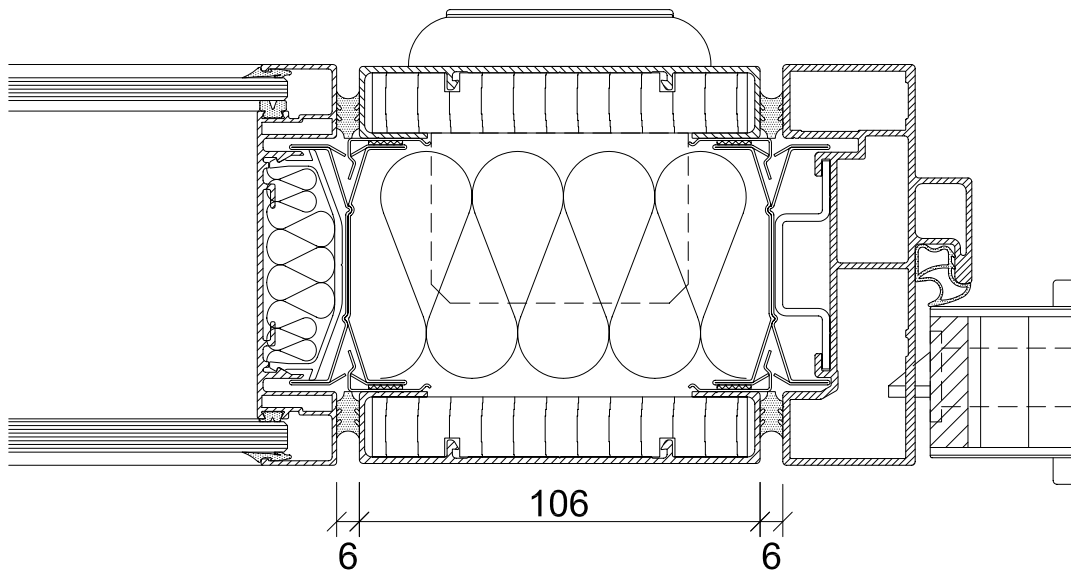

Aluminium door side frame

Aluminium door side frame
to include switches and sockets

scale 1:2

FD-BR-106.1