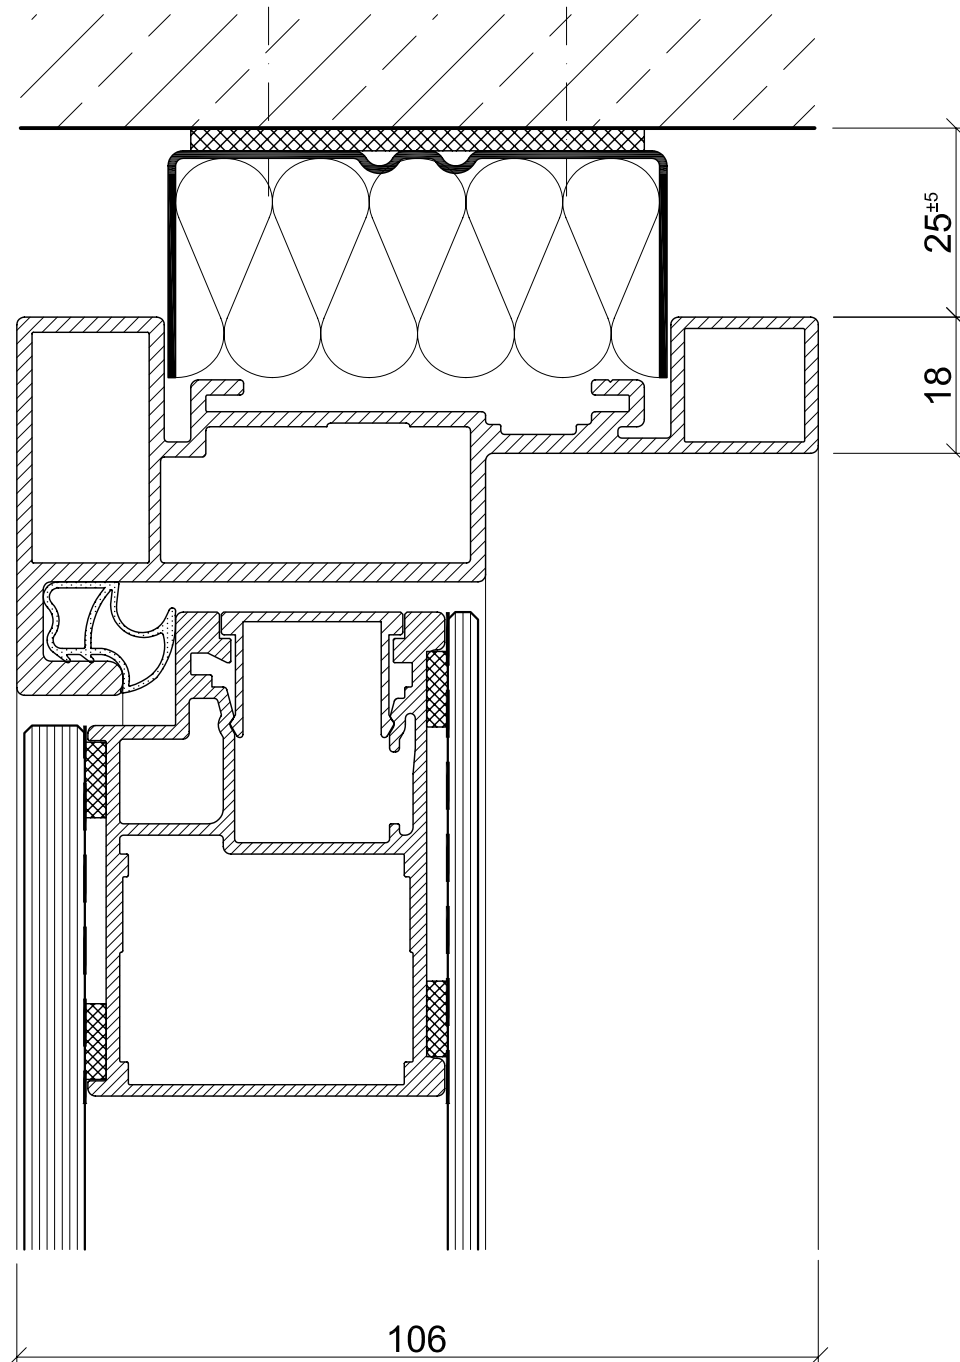

# fecostruct door unit full height

With aluminium frame 18/50 mm  
Bonded double glazing door leaf 60 mm  
Sound insulation  $R_{w,P} = 36$  dB

scale ~1:3 FT-A50RH-FS-AN.1

# fecostruct door unit full height

Top

scale 1:1 FT-A50RH-FS-DA.1

# fecostruct door unit full height

With aluminium frame 18/50 mm  
Bonded single glazing door leaf 55 mm

scale ~1:3 FT-A50RH-FS-AN.2