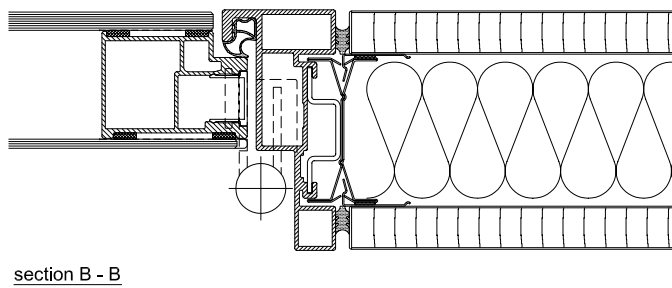

# fecostruct door unit full height

With aluminium frame 18/50 mm  
Bonded double glazing door leaf 60 mm  
Sound insulation  $R_{w,P} = 36$  dB

scale ~1:3 FT-A50RH-FS-AN.1

# fecostruct door unit full height

Top

scale 1:1 FT-A50RH-FS-DA.1

# fecostruct door unit full height

With aluminium frame 18/50 mm  
Bonded single glazing door leaf 55 mm

scale ~1:3 FT-A50RH-FS-AN.2