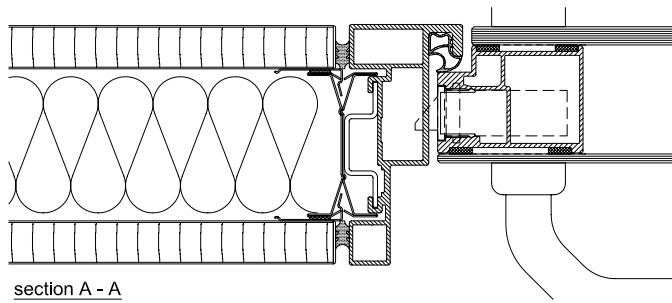

# fecostruct door unit full height

With aluminium frame 18/50 mm  
Bonded double glazing door leaf 60 mm  
Sound insulation  $R_{w,P} = 36$  dB

scale ~1:3 FT-A50RH-FS-AN.1

# fecostruct door unit full height

Top

scale 1:1 FT-A50RH-FS-DA.1

# fecostruct door unit full height

With aluminium frame 18/50 mm  
Bonded single glazing door leaf 55 mm

scale ~1:3 FT-A50RH-FS-AN.2