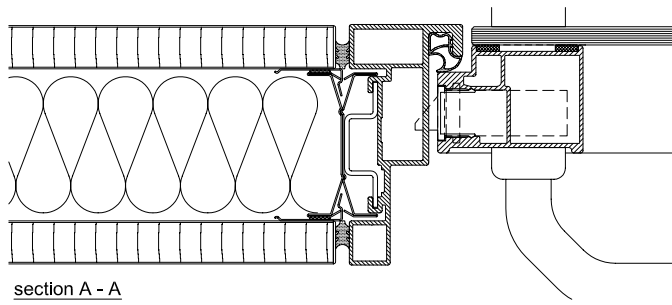

# fecostruct door unit full height

With aluminium frame 18/50 mm  
Bonded double glazing door leaf 60 mm  
Sound insulation  $R_{w,P} = 36$  dB

scale ~1:3 FT-A50RH-FS-AN.1

# fecostruct door unit full height

Top

scale 1:1 FT-A50RH-FS-DA.1

# fecostruct door unit full height

With aluminium frame 18/50 mm  
Bonded single glazing door leaf 55 mm

scale ~1:3 FT-A50RH-FS-AN.2