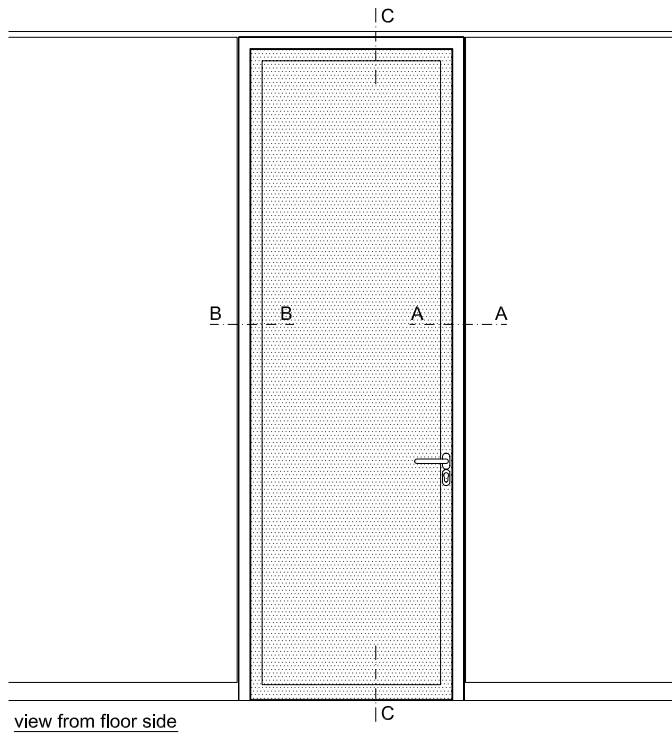

# fecostruct door unit full height

With aluminium frame 18/50 mm  
Bonded double glazing door leaf 60 mm  
Sound insulation  $R_{w,P} = 36$  dB

scale ~1:3 FT-A50RH-FS-AN.1

# fecostruct door unit full height

Top

scale 1:1 FT-A50RH-FS-DA.1

# fecostruct door unit full height

With aluminium frame 18/50 mm  
Bonded single glazing door leaf 55 mm

scale ~1:3 FT-A50RH-FS-AN.2