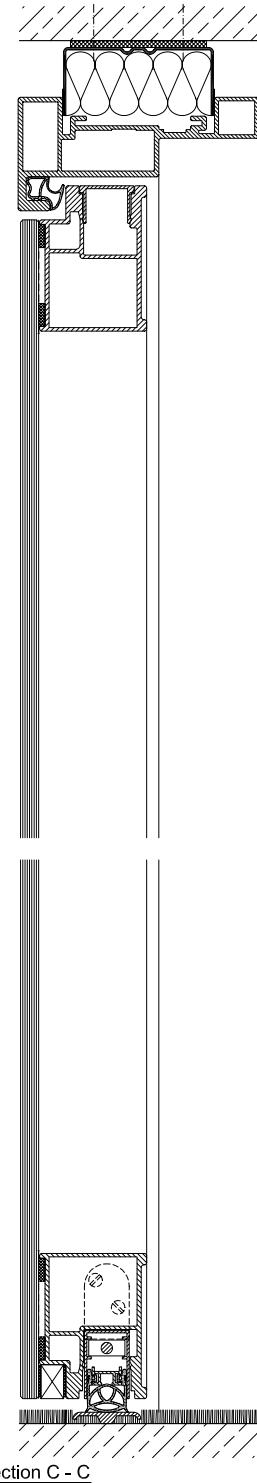

# fecostruct door unit full height

With aluminium frame 18/50 mm  
Bonded double glazing door leaf 60 mm  
Sound insulation  $R_{w,P} = 36$  dB

scale ~1:3 FT-A50RH-FS-AN.1

# fecostruct door unit full height

Top

scale 1:1 FT-A50RH-FS-DA.1

# fecostruct door unit full height

With aluminium frame 18/50 mm  
Bonded single glazing door leaf 55 mm

scale ~1:3 FT-A50RH-FS-AN.2