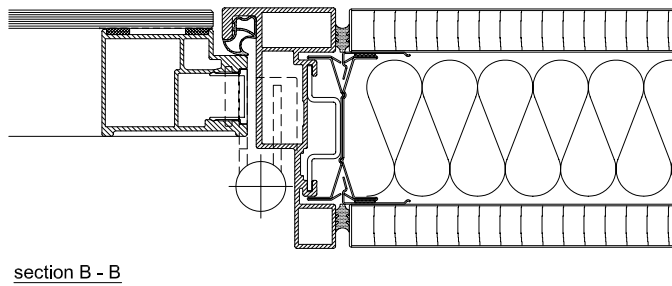

# fecostruct door unit full height

With aluminium frame 18/50 mm  
Bonded double glazing door leaf 60 mm  
Sound insulation  $R_{w,P} = 36$  dB

scale ~1:3 FT-A50RH-FS-AN.1

# fecostruct door unit full height

Top

scale 1:1 FT-A50RH-FS-DA.1

# fecostruct door unit full height

With aluminium frame 18/50 mm  
Bonded single glazing door leaf 55 mm

scale ~1:3 FT-A50RH-FS-AN.2