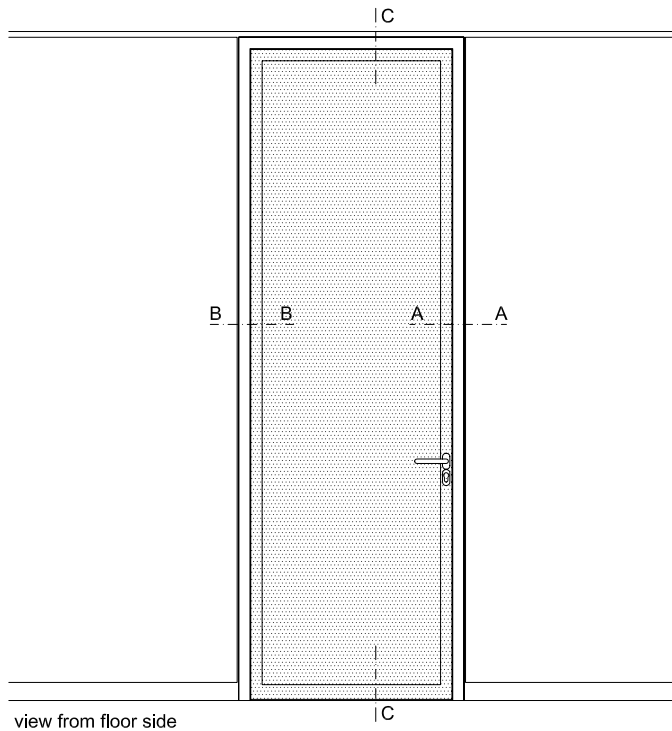

# fecostruct door unit full height

With aluminium frame 18/50 mm  
Bonded double glazing door leaf 60 mm  
Sound insulation  $R_{w,P} = 36$  dB

scale ~1:3 FT-A50RH-FS-AN.1

# fecostruct door unit full height

Top

scale 1:1 FT-A50RH-FS-DA.1

# fecostruct door unit full height

With aluminium frame 18/50 mm  
Bonded single glazing door leaf 55 mm

scale ~1:3 FT-A50RH-FS-AN.2