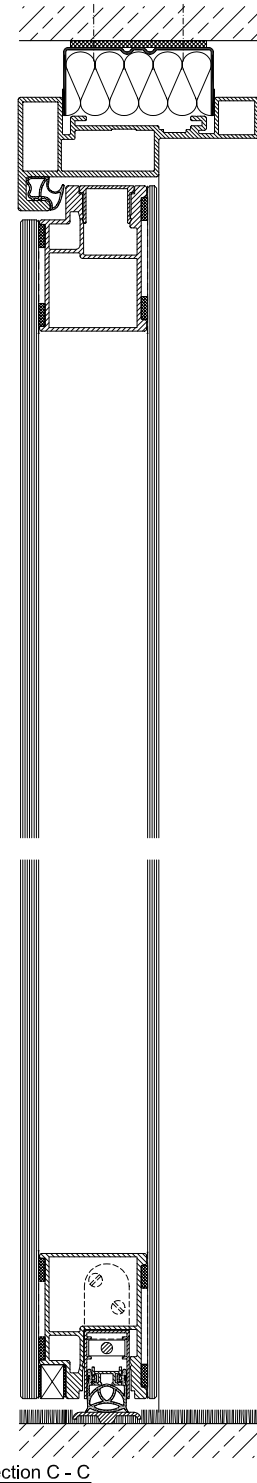

# fecostruct door unit full height

With aluminium frame 18/50 mm  
Bonded double glazing door leaf 60 mm  
Sound insulation  $R_{w,P} = 36$  dB

scale ~1:3 FT-A50RH-FS-AN.1

# fecostruct door unit full height

Top

scale 1:1 FT-A50RH-FS-DA.1

# fecostruct door unit full height

With aluminium frame 18/50 mm  
Bonded single glazing door leaf 55 mm

scale ~1:3 FT-A50RH-FS-AN.2