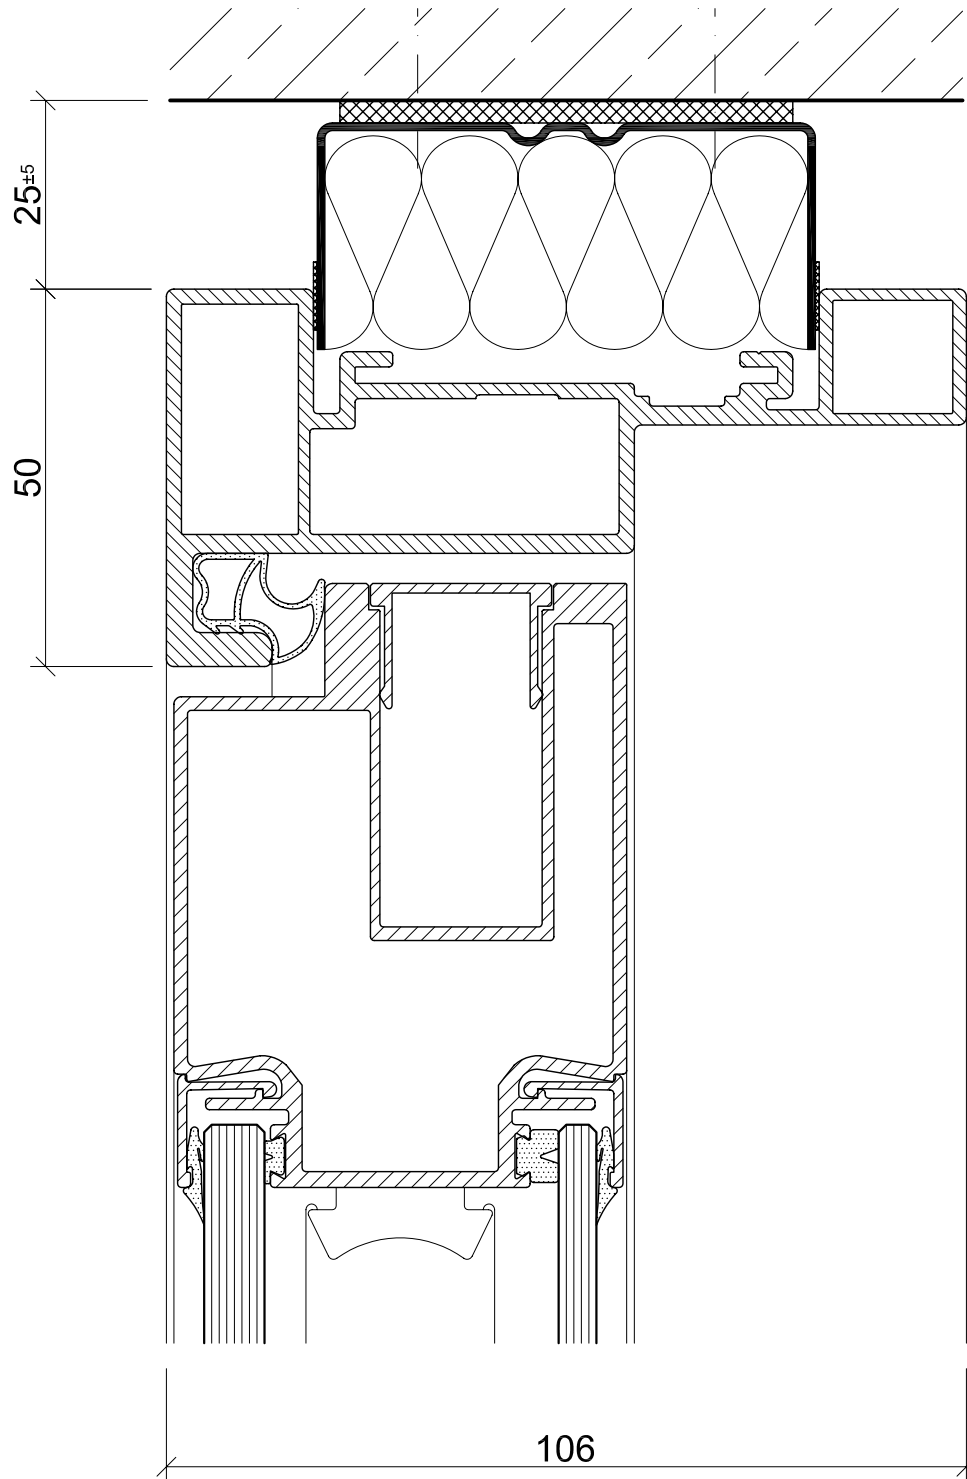

# fecofix door unit full height

With aluminium frame 18/50 mm  
double glazing door leaf 60 mm  
also with integrated venetian blind

scale ~1:3 FT-A50RH-FF-AN.1

# fecofix door unit full height

Top

M 1:1

FF-A50RH-FF-DA.1