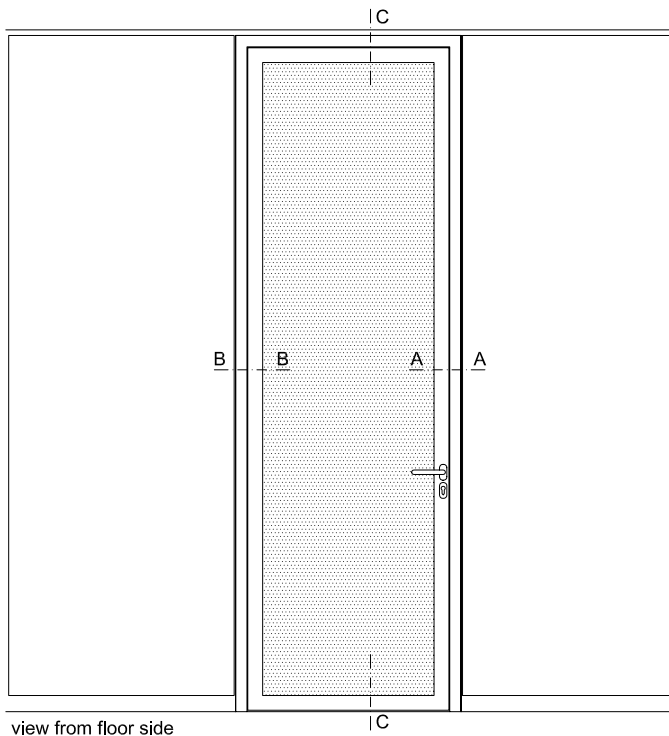

# fecofix door unit full height

With aluminium frame 18/50 mm  
double glazing door leaf 60 mm  
also with integrated venetian blind

scale ~1:3 FT-A50RH-FF-AN.1

# fecofix door unit full height

Top

M 1:1

FF-A50RH-FF-DA.1