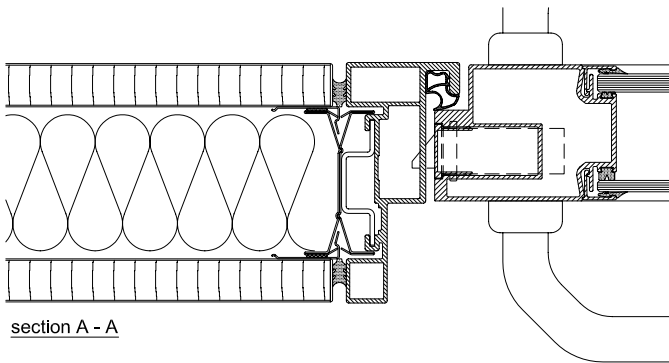

# fecofix door unit full height

With aluminium frame 18/50 mm  
double glazing door leaf 60 mm  
also with integrated venetian blind

scale ~1:3 FT-A50RH-FF-AN.1

# fecofix door unit full height

Top

M 1:1

FF-A50RH-FF-DA.1