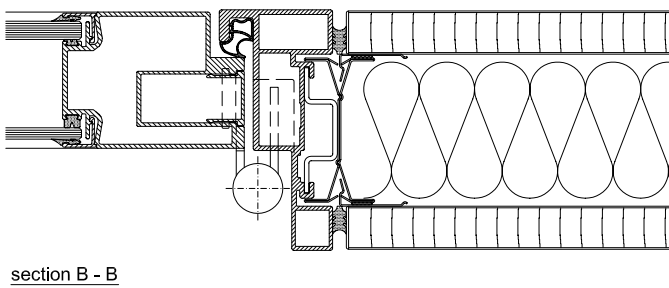

# fecofix door unit full height

With aluminium frame 18/50 mm  
double glazing door leaf 60 mm  
also with integrated venetian blind

scale ~1:3 FT-A50RH-FF-AN.1

# fecofix door unit full height

Top

M 1:1

FF-A50RH-FF-DA.1