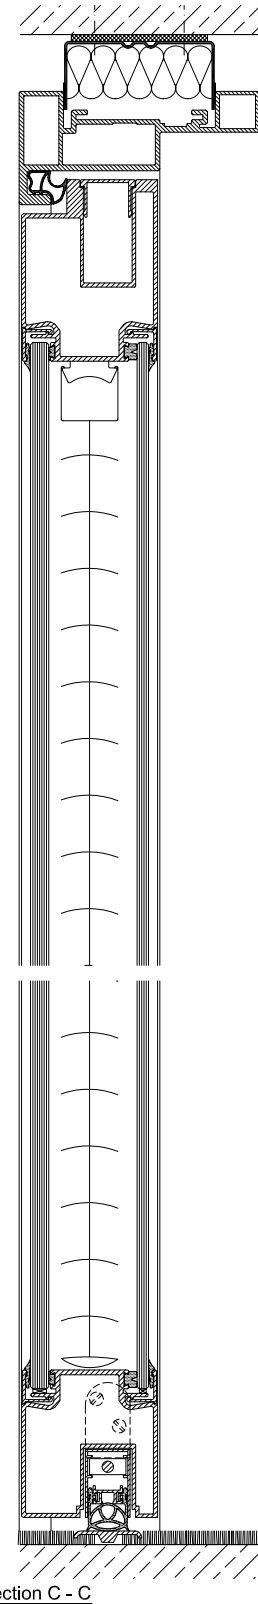

# fecofix door unit full height

With aluminium frame 18/50 mm  
double glazing door leaf 60 mm  
also with integrated venetian blind

scale ~1:3 FT-A50RH-FF-AN.1

# fecofix door unit full height

Top

M 1:1

FF-A50RH-FF-DA.1