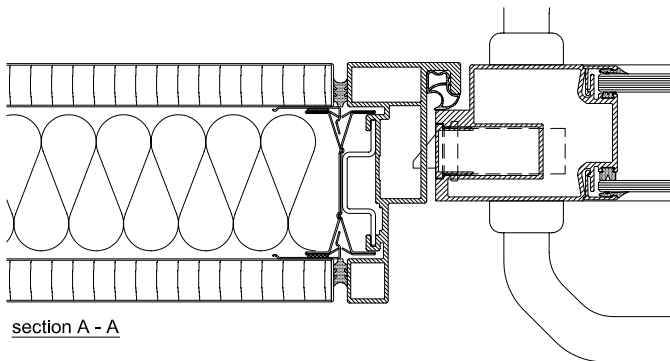

# fecofix door unit

With aluminium frame 35/35 mm  
double glazing door leaf 60 mm  
also with integrated venetian blind  
Sound insulation  $R_{w,P} = 27-37$  dB

scale ~1:3

FT-A35-FF-AN.1

# fecofix door unit

With aluminium frame 18/50 mm  
double glazing door leaf 60 mm  
also with integrated venetian blind  
Sound insulation  $R_{w,P} = 27-37$  dB

scale ~1:3

FT-A50-FF-AN.1

# fecofix door unit

Side of lock / solid wall

scale 1:1

FT-A50-FF-SS.1