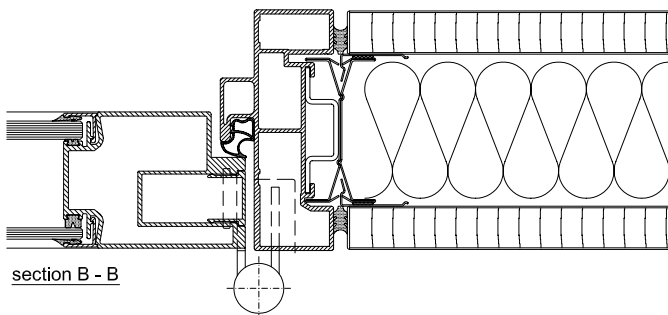

# fecofix door unit

With aluminium frame 35/35 mm  
double glazing door leaf 60 mm  
also with integrated venetian blind  
Sound insulation  $R_{w,P} = 27-37$  dB

scale ~1:3

FT-A35-FF-AN.1

# fecofix door unit

With aluminium frame 18/50 mm  
double glazing door leaf 60 mm  
also with integrated venetian blind  
Sound insulation  $R_{w,P} = 27-37$  dB

scale ~1:3

FT-A50-FF-AN.1

# fecofix door unit

Side of lock / solid wall

scale 1:1

FT-A50-FF-SS.1

# fecofix door unit

Side of hinges / solid wall

scale 1:1

FT-A50-FF-BS.1