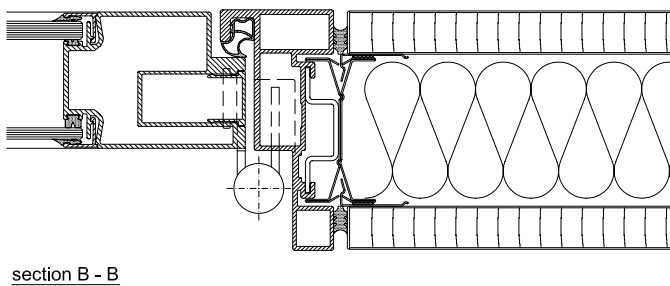

# fecofix door unit

With aluminium frame 35/35 mm  
double glazing door leaf 60 mm  
also with integrated venetian blind  
Sound insulation  $R_{w,P} = 27-37$  dB

scale ~1:3

FT-A35-FF-AN.1

# fecofix door unit

With aluminium frame 18/50 mm  
double glazing door leaf 60 mm  
also with integrated venetian blind  
Sound insulation  $R_{w,P} = 27-37$  dB

scale ~1:3

FT-A50-FF-AN.1

# fecofix door unit

Side of lock / solid wall

scale 1:1

FT-A50-FF-SS.1