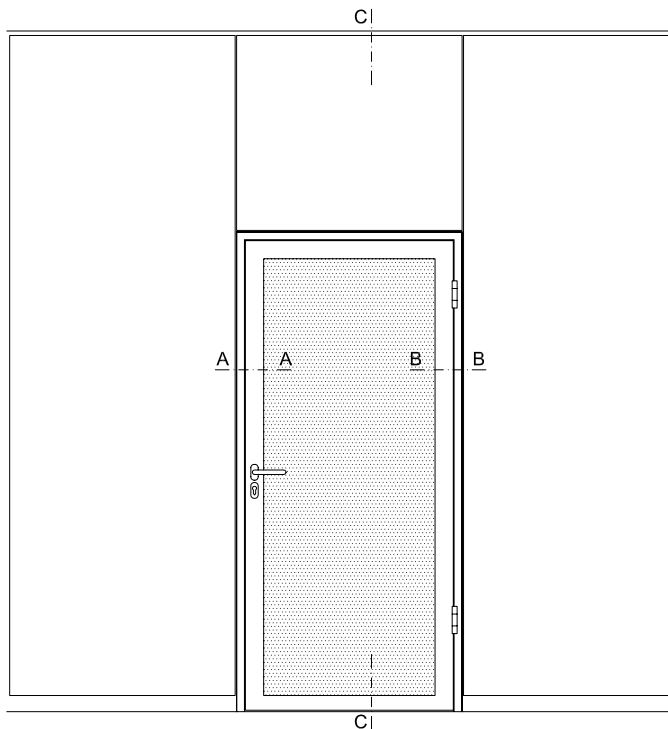

# fecofix door unit

With aluminium frame 35/35 mm  
double glazing door leaf 60 mm  
also with integrated venetian blind  
Sound insulation  $R_{w,P} = 27-37$  dB

scale ~1:3

FT-A35-FF-AN.1

# fecofix door unit

With aluminium frame 18/50 mm  
double glazing door leaf 60 mm  
also with integrated venetian blind  
Sound insulation  $R_{w,P} = 27-37$  dB

scale ~1:3

FT-A50-FF-AN.1

# fecofix door unit

Side of lock / solid wall

scale 1:1

FT-A50-FF-SS.1

# fecofix door unit

Side of hinges / solid wall

scale 1:1

FT-A50-FF-BS.1