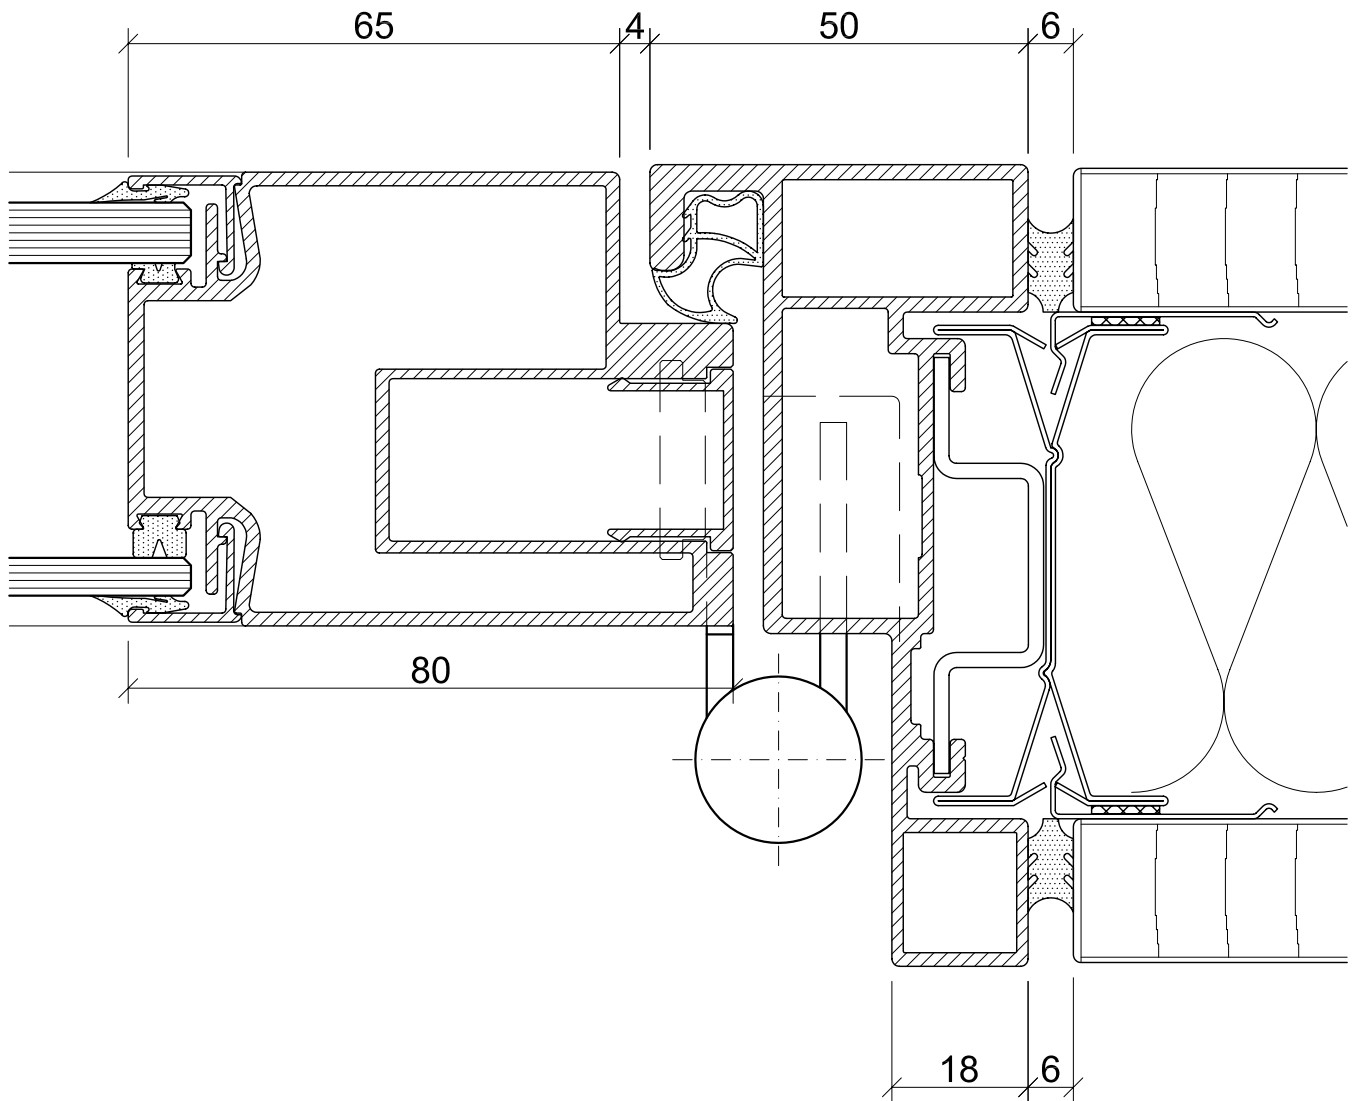

# fecofix door unit

Side of lock / solid wall

scale 1:1

FT-A50-FF-SS.1

# fecofix door unit

Side of hinges / solid wall

scale 1:1

FT-A50-FF-BS.1