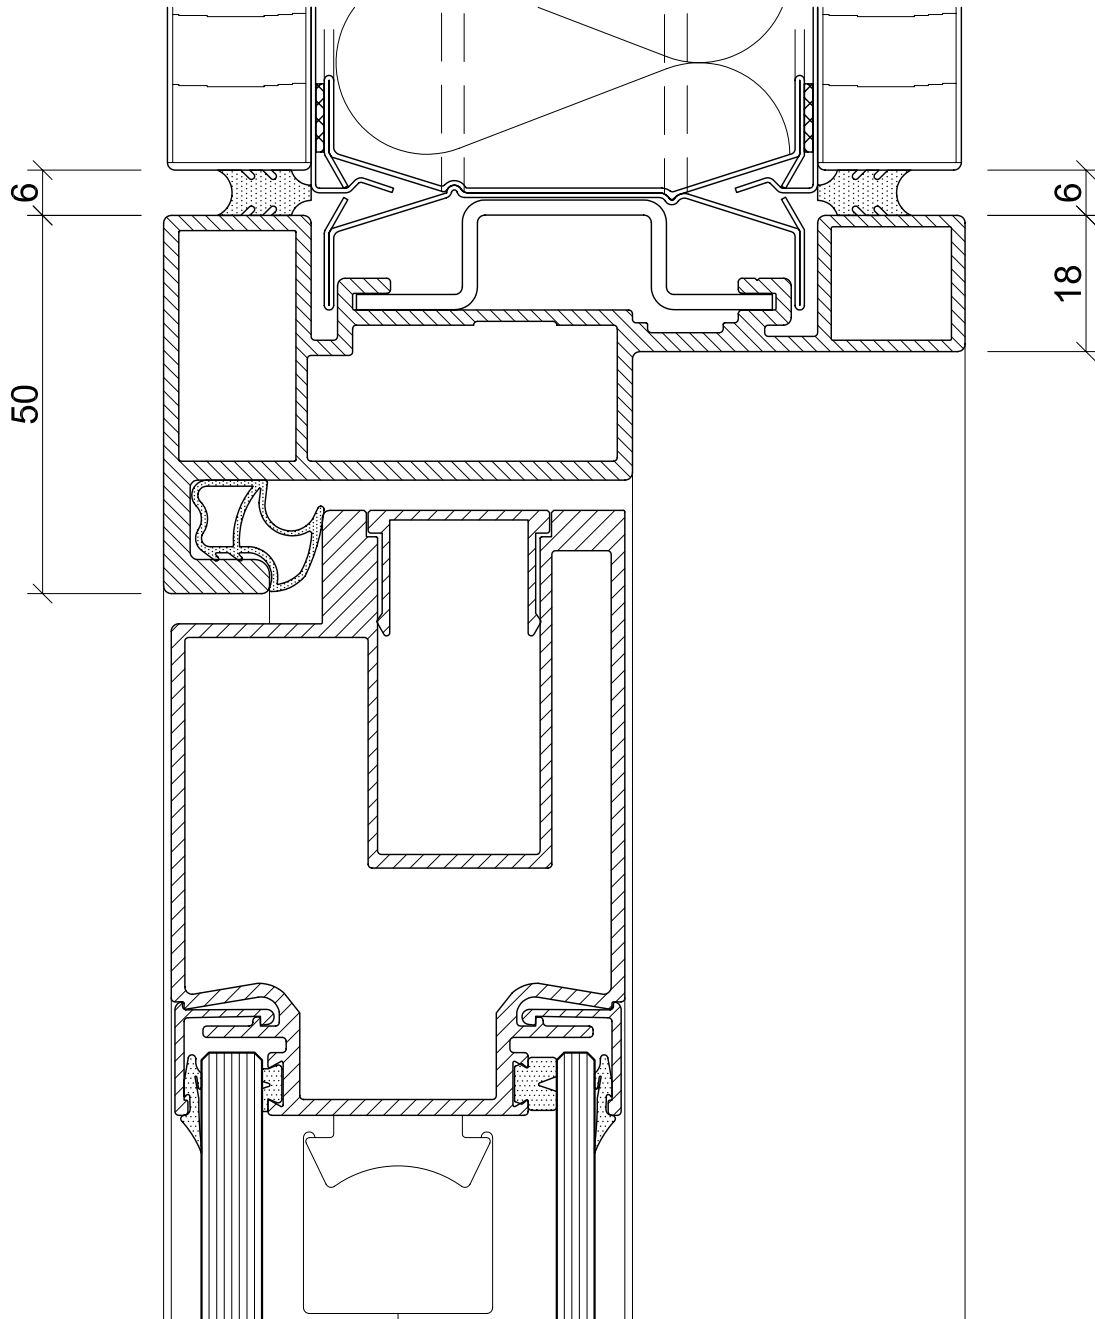

# fecofix door unit

Side of lock / solid wall

scale 1:1

FT-A50-FF-SS.1

# fecofix door unit

Side of hinges / solid wall

scale 1:1

FT-A50-FF-BS.1

# fecofix door unit

Horizontal joint

scale 1:1

FT-A50-FF-HF.1