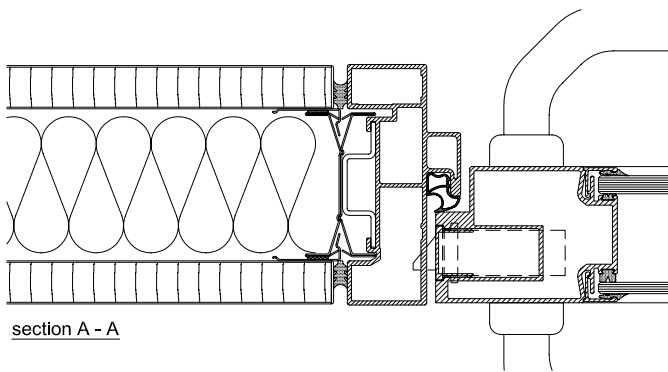

# fecofix door unit

With aluminium frame 35/35 mm  
double glazing door leaf 60 mm  
also with integrated venetian blind  
Sound insulation  $R_{w,P} = 27-37$  dB

scale ~1:3

FT-A35-FF-AN.1

# fecofix door unit

With aluminium frame 18/50 mm  
double glazing door leaf 60 mm  
also with integrated venetian blind  
Sound insulation  $R_{w,P} = 27-37$  dB

scale ~1:3

FT-A50-FF-AN.1

# fecofix door unit

Side of lock / solid wall

scale 1:1

FT-A50-FF-SS.1