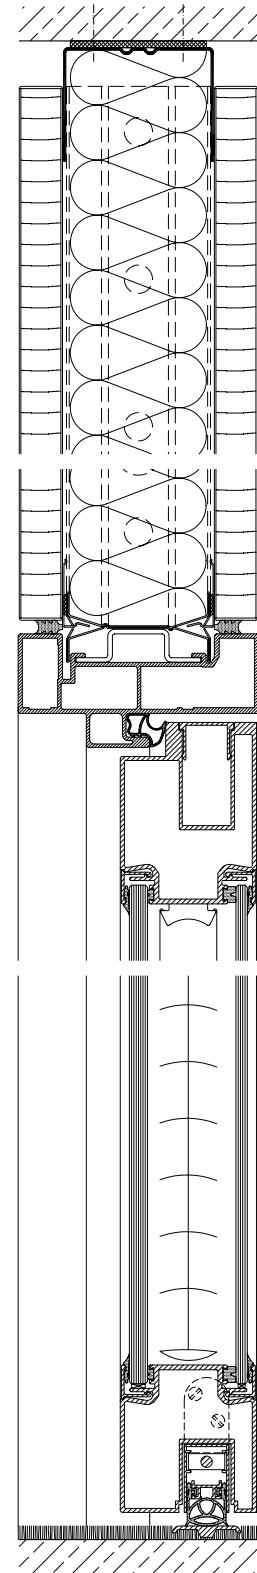

# fecofix door unit

With aluminium frame 35/35 mm  
double glazing door leaf 60 mm  
also with integrated venetian blind  
Sound insulation  $R_{w,P} = 27-37$  dB

scale ~1:3

FT-A35-FF-AN.1

# fecofix door unit

Side of lock / solid wall

scale 1:1

FT-A50-FF-SS.1