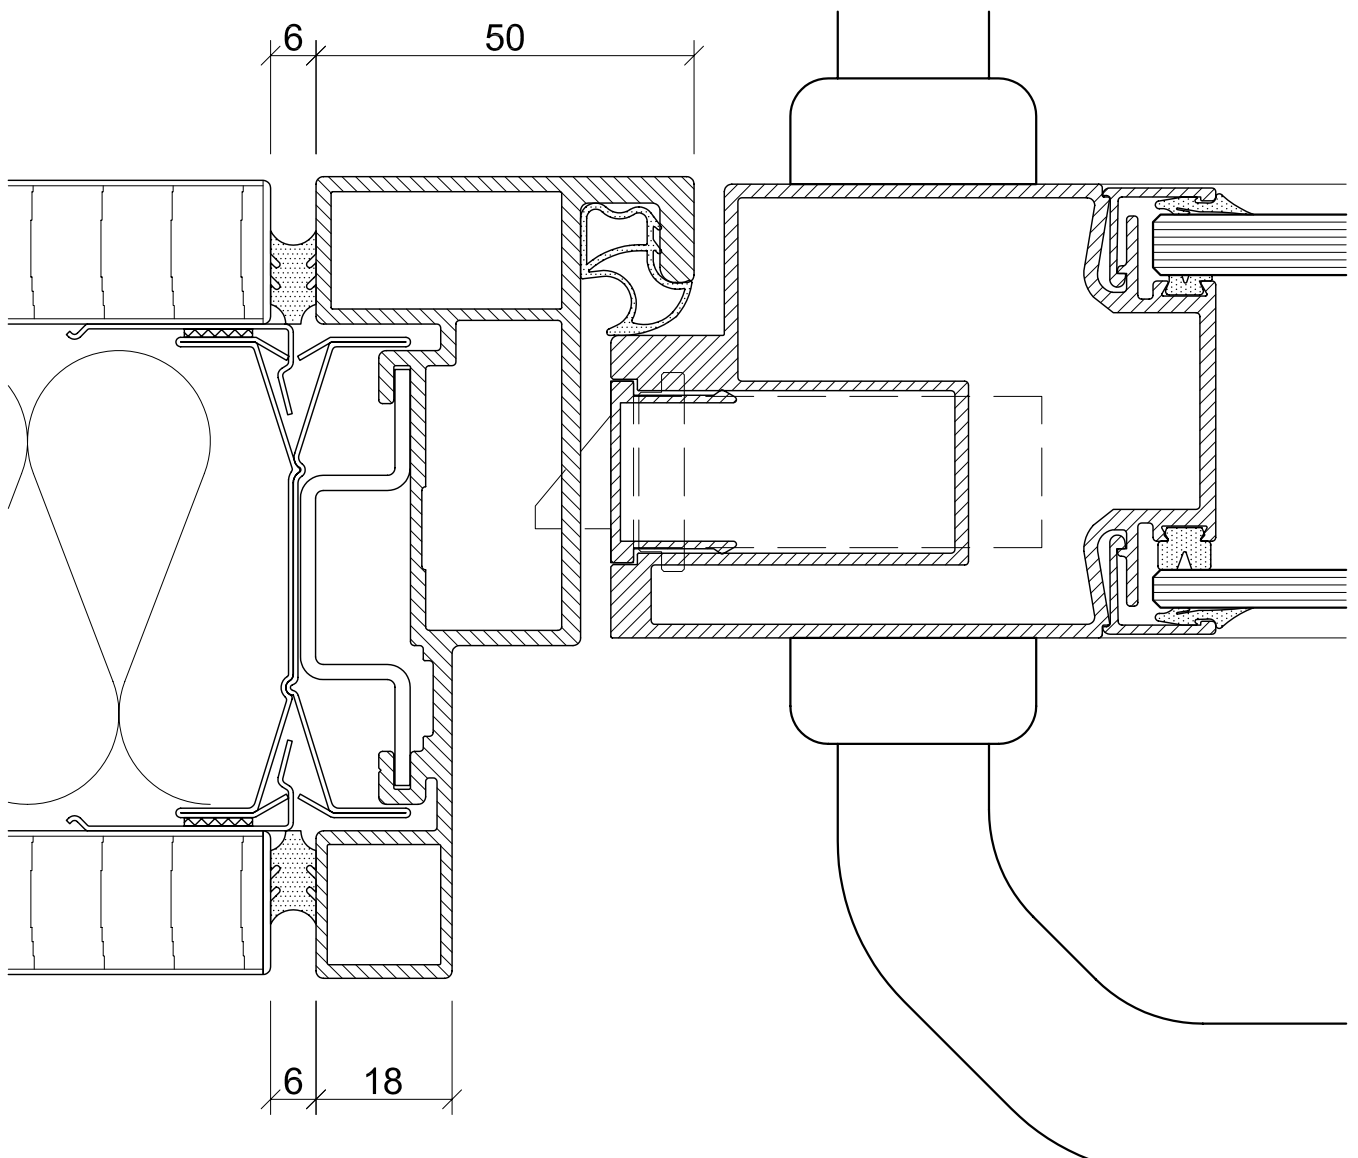

# fecofix door unit

With aluminium frame 18/50 mm  
double glazing door leaf 60 mm  
also with integrated venetian blind  
Sound insulation  $R_{w,P} = 27-37$  dB

scale ~1:3

FT-A50-FF-AN.1

# fecofix door unit

Side of lock / solid wall

scale 1:1

FT-A50-FF-SS.1

# fecofix door unit

Side of hinges / solid wall

scale 1:1

FT-A50-FF-BS.1