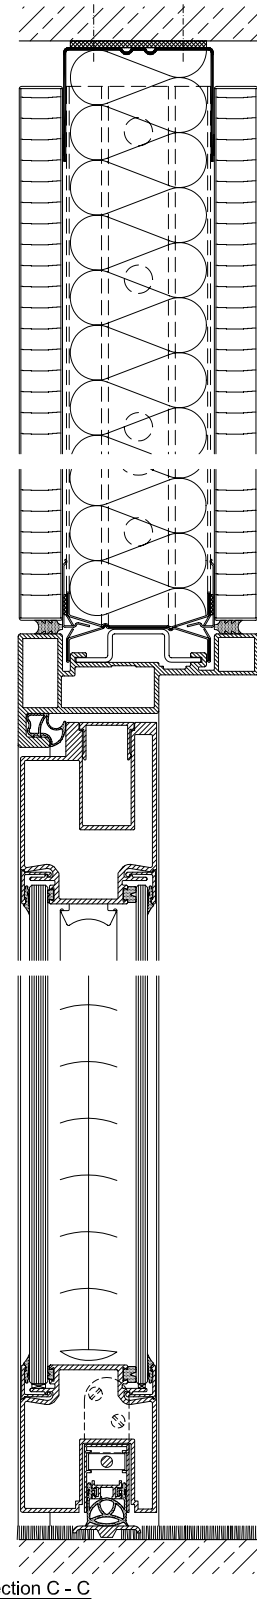

fecofix door unit

With aluminium frame 18/50 mm
double glazing door leaf 60 mm
also with integrated venetian blind
Sound insulation $R_{w,P} = 27-37$ dB

scale ~1:3

FT-A50-FF-AN.1