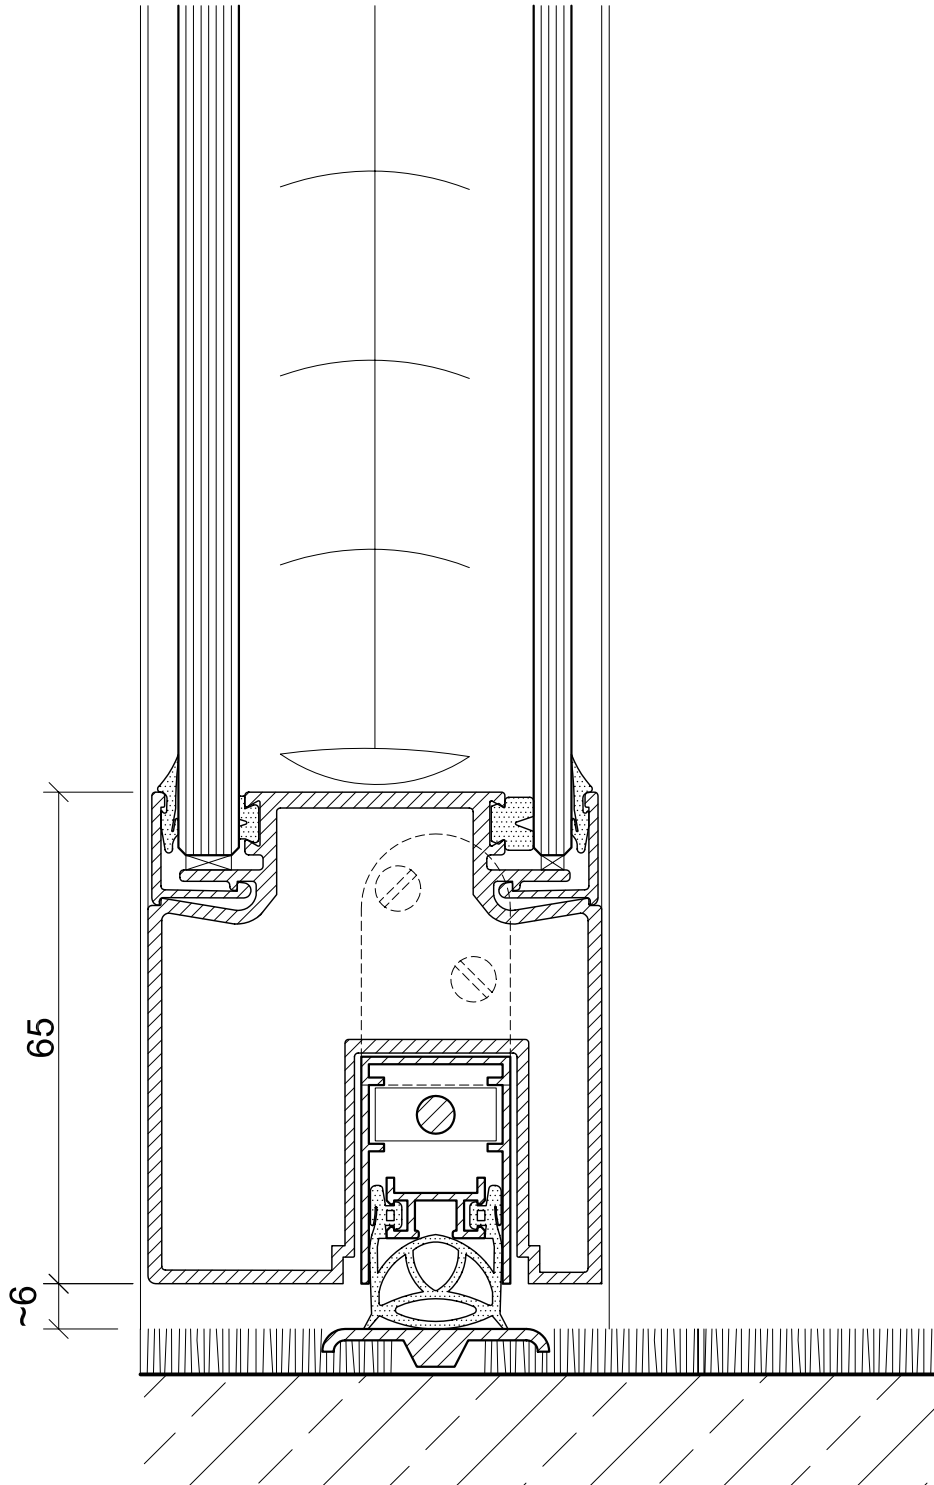

# fecofix door unit

Side of lock / solid wall

scale 1:1

FT-A50-FF-SS.1

# fecofix door unit

Side of hinges / solid wall

scale 1:1

FT-A50-FF-BS.1

# fecofix door unit

Horizontal joint

scale 1:1

FT-A50-FF-HF.1

# fecofix door unit

Bottom

scale 1:1

FT-A50-FF-BA.1