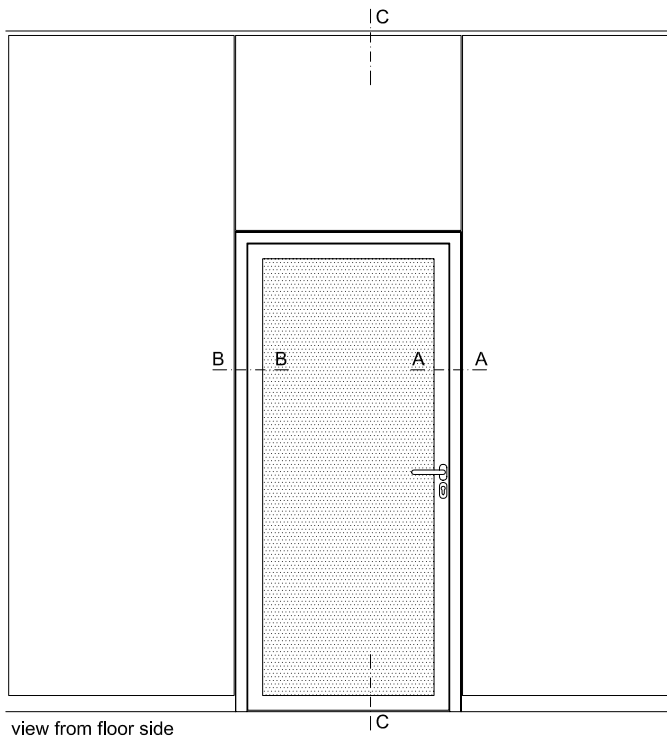

# fecofix door unit

With aluminium frame 35/35 mm  
double glazing door leaf 60 mm  
also with integrated venetian blind  
Sound insulation  $R_{w,P} = 27-37$  dB

scale ~1:3

FT-A35-FF-AN.1

# fecofix door unit

With aluminium frame 18/50 mm  
double glazing door leaf 60 mm  
also with integrated venetian blind  
Sound insulation  $R_{w,P} = 27-37$  dB

scale ~1:3

FT-A50-FF-AN.1

# fecofix door unit

Side of lock / solid wall

scale 1:1

FT-A50-FF-SS.1

# fecofix door unit

Side of hinges / solid wall

scale 1:1

FT-A50-FF-BS.1