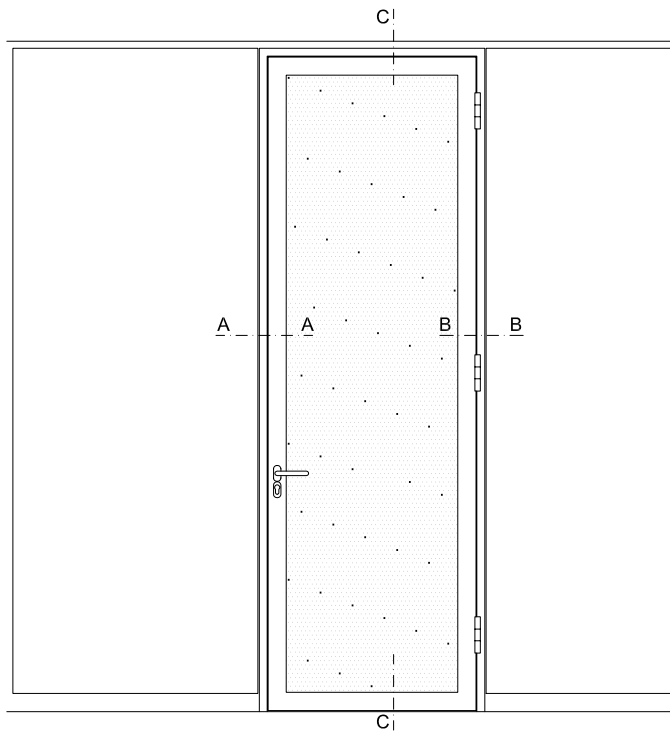

# Aluminium door unit full height

With aluminium frame (alternatively steel frame)  
Aluminium frame door leaf 40mm  
Laminated safety glass 12 mm  
Sound insulation  $R_{w,P} = 34$  dB

scale ~1:3 FT-A35RH-RR-AN.1

# Aluminium door unit full height

Full height door frame  
Top

scale 1:1 FT-A35RH-RR-DA.1