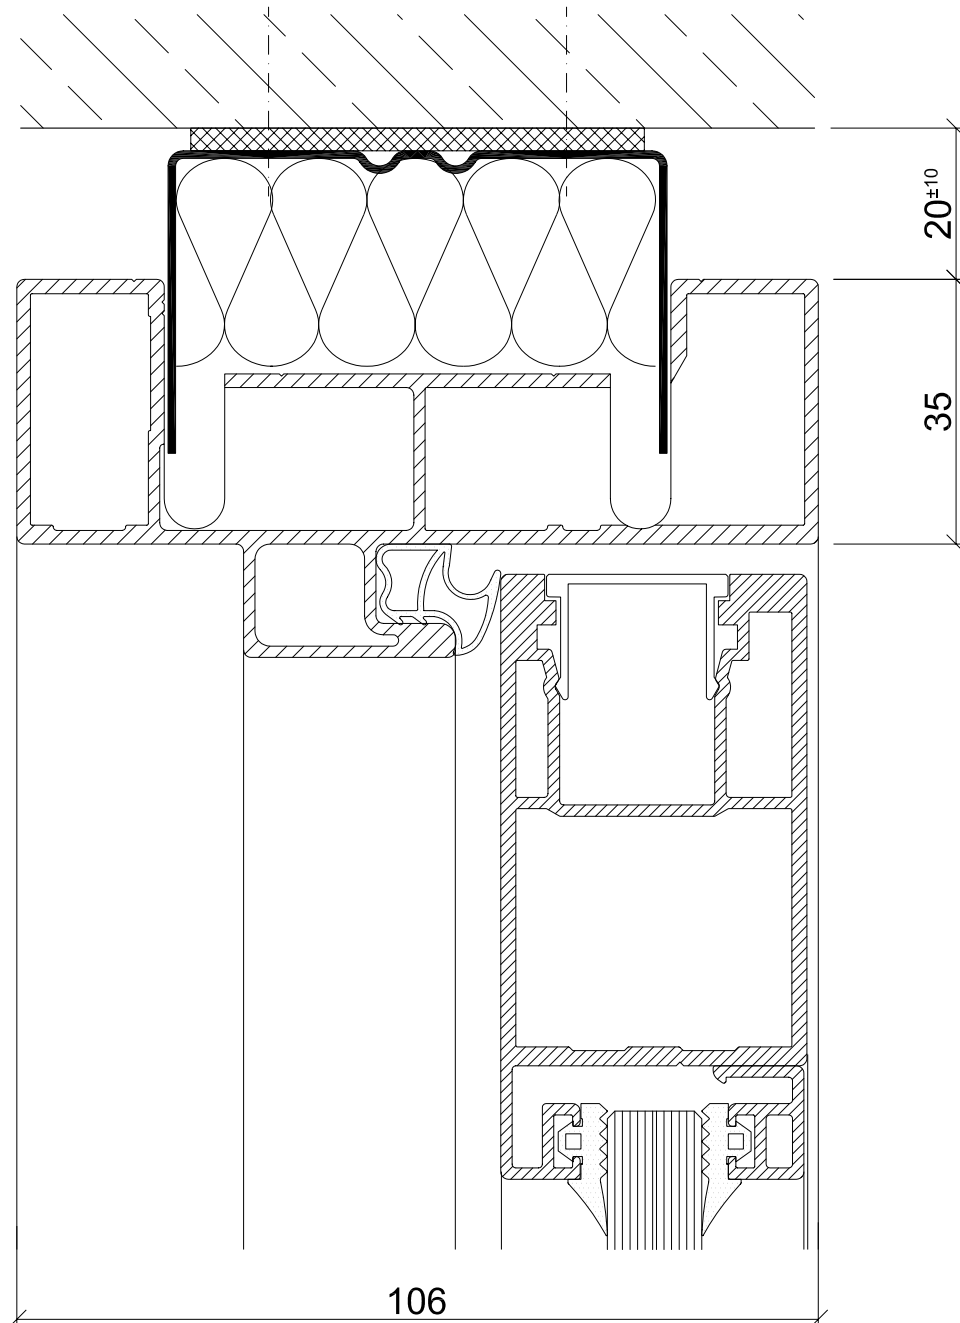

# Aluminium door unit full height

With aluminium frame (alternatively steel frame)  
Aluminium frame door leaf 40mm  
Laminated safety glass 12 mm  
Sound insulation  $R_{w,P} = 34$  dB

scale ~1:3 FT-A35RH-RR-AN.1

# Aluminium door unit full height

Full height door frame  
Top

scale 1:1 FT-A35RH-RR-DA.1