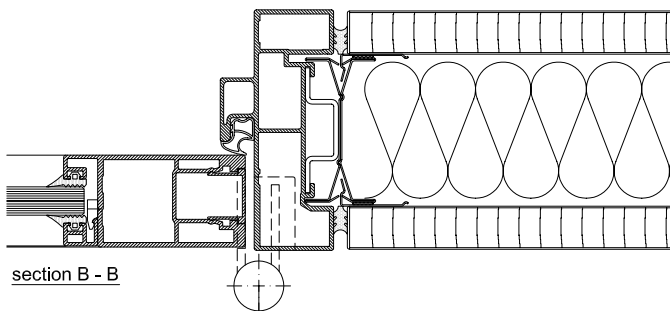

# Aluminium door unit full height

With aluminium frame (alternatively steel frame)  
Aluminium frame door leaf 40mm  
Laminated safety glass 12 mm  
Sound insulation  $R_{w,P} = 34$  dB

scale ~1:3 FT-A35RH-RR-AN.1

# Aluminium door unit full height

Full height door frame  
Top

scale 1:1 FT-A35RH-RR-DA.1