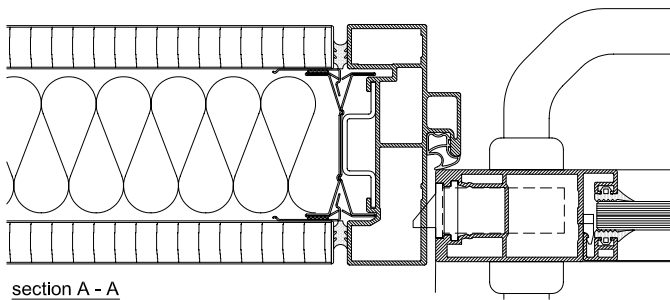

# Aluminium door unit full height

With aluminium frame (alternatively steel frame)  
Aluminium frame door leaf 40mm  
Laminated safety glass 12 mm  
Sound insulation  $R_{w,P} = 34$  dB

scale ~1:3 FT-A35RH-RR-AN.1

# Aluminium door unit full height

Full height door frame  
Top

scale 1:1 FT-A35RH-RR-DA.1