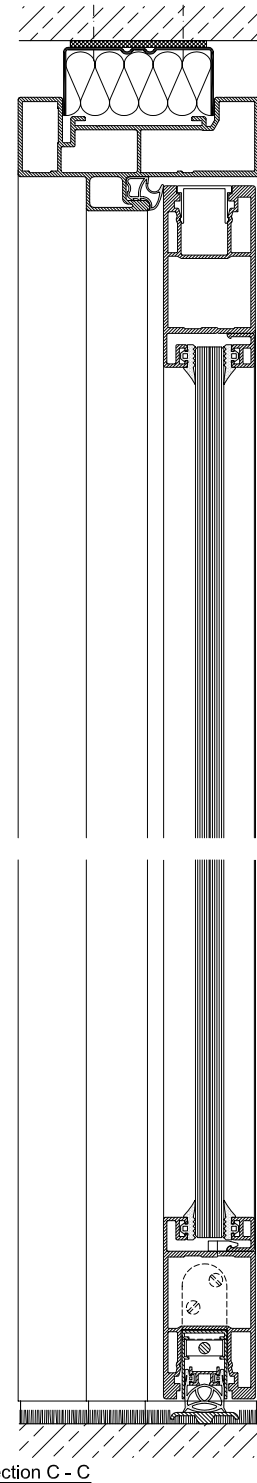

# Aluminium door unit full height

With aluminium frame (alternatively steel frame)  
Aluminium frame door leaf 40mm  
Laminated safety glass 12 mm  
Sound insulation  $R_{w,P} = 34$  dB

scale ~1:3 FT-A35RH-RR-AN.1

# Aluminium door unit full height

Full height door frame  
Top

scale 1:1 FT-A35RH-RR-DA.1