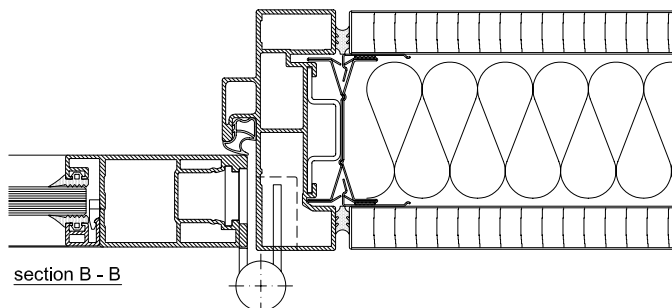

Aluminium door unit

With aluminium frame 35/35 mm
Aluminium frame door leaf 40 mm
Laminated safety glass 12 mm
Sound insulation $R_{w,P} = 35$ dB

scale ~1:3

FT-A35-RR-AN.1

Aluminium door unit

Side of lock / solid wall

scale 1:1

FT-A35-RR-SS.1

Aluminium door unit

Side of hinges / solid wall

scale 1:1

FT-A35-RR-BS.1

Aluminium door unit

Bottom

scale 1:1

FT-A35-RR-BA.1

Aluminium door unit

Horizontal joint

scale 1:1

FT-A35-RR-HF.1