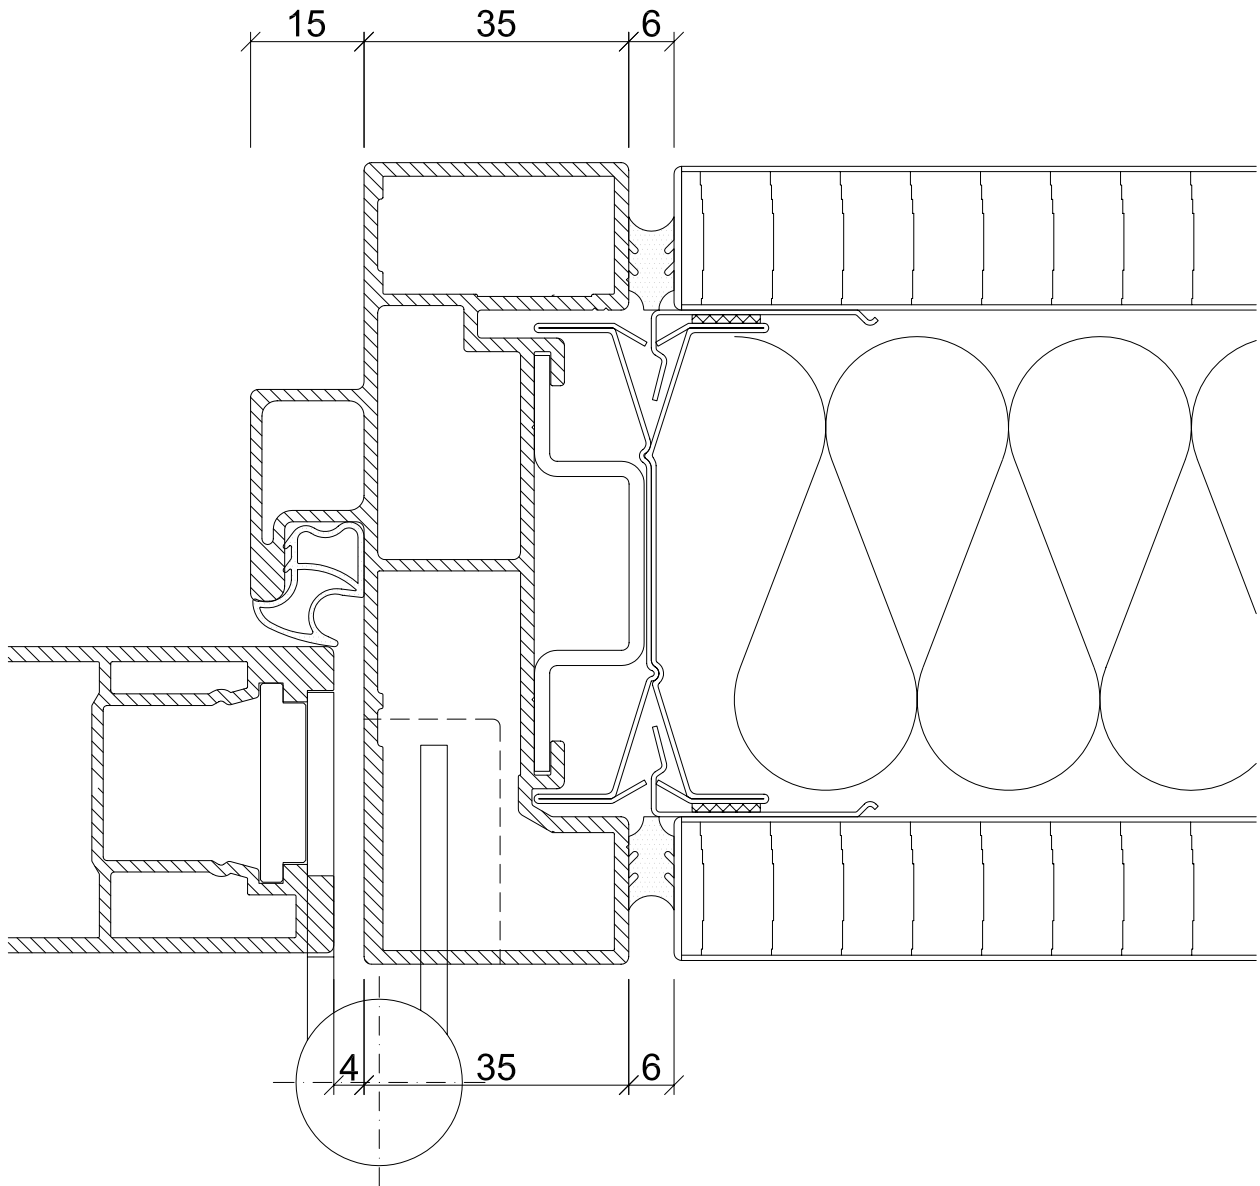

Aluminium door unit

With aluminium frame 35/35 mm
Aluminium frame door leaf 40 mm
Laminated safety glass 12 mm
Sound insulation $R_{w,P} = 35$ dB

scale ~1:3

FT-A35-RR-AN.1

Aluminium door unit

Side of lock / solid wall

scale 1:1

FT-A35-RR-SS.1

Aluminium door unit

Side of hinges / solid wall

scale 1:1

FT-A35-RR-BS.1

Aluminium door unit

Bottom

scale 1:1

FT-A35-RR-BA.1

Aluminium door unit

Horizontal joint

scale 1:1

FT-A35-RR-HF.1