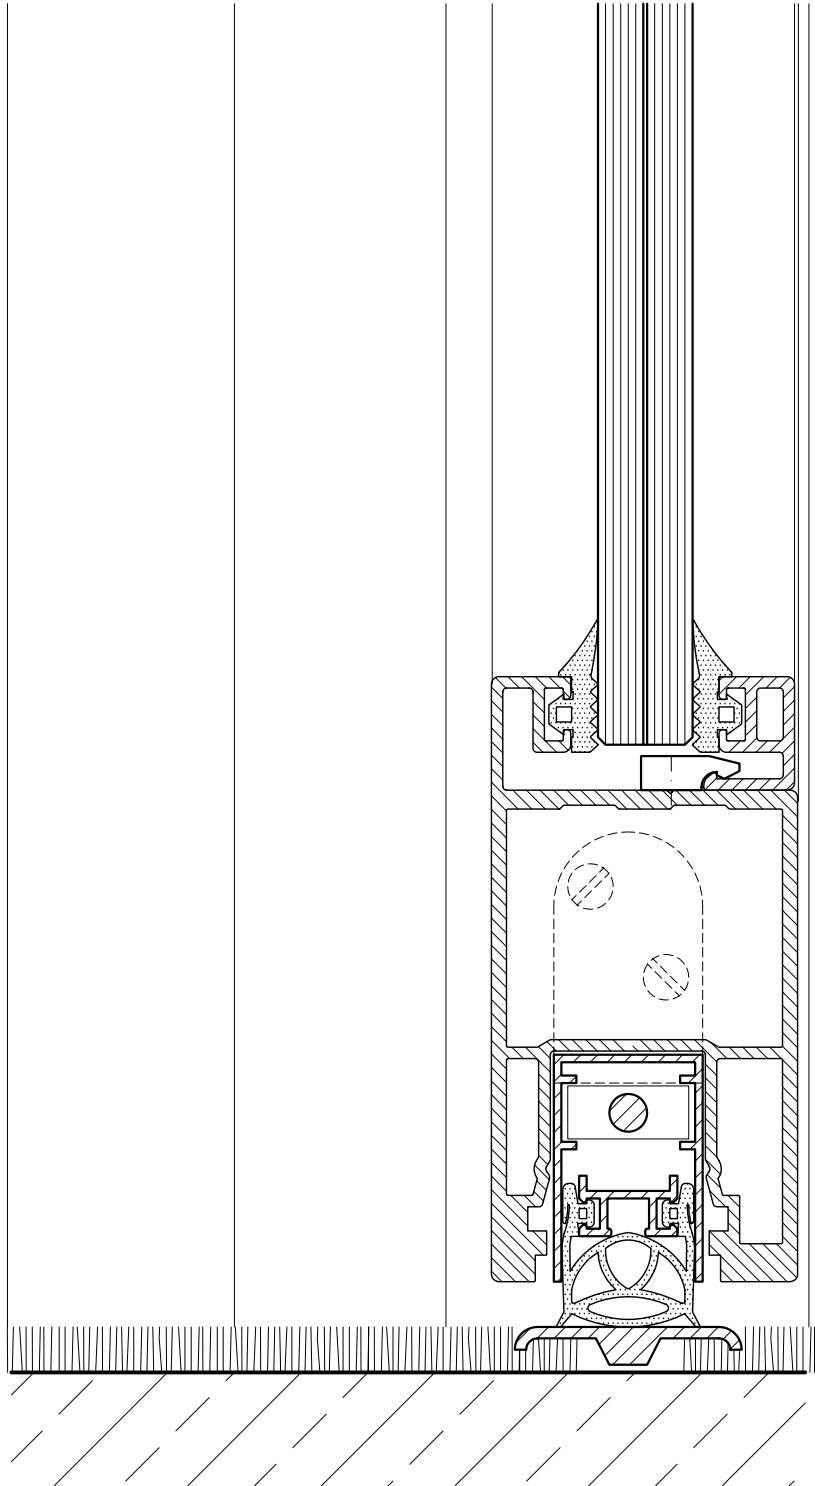

Aluminium door unit

With aluminium frame 35/35 mm
Aluminium frame door leaf 40 mm
Laminated safety glass 12 mm
Sound insulation $R_{w,P} = 35$ dB

scale ~1:3

FT-A35-RR-AN.1

Aluminium door unit

Side of lock / solid wall

scale 1:1

FT-A35-RR-SS.1

Aluminium door unit

Side of hinges / solid wall

scale 1:1

FT-A35-RR-BS.1

Aluminium door unit

Bottom

scale 1:1

FT-A35-RR-BA.1

Aluminium door unit

Horizontal joint

scale 1:1

FT-A35-RR-HF.1