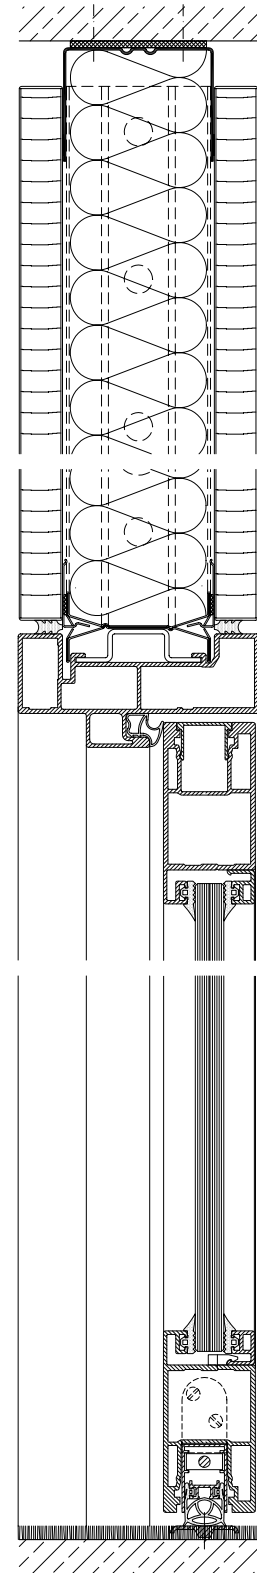

Aluminium door unit

With aluminium frame 35/35 mm
Aluminium frame door leaf 40 mm
Laminated safety glass 12 mm
Sound insulation $R_{w,P} = 35$ dB

scale ~1:3

FT-A35-RR-AN.1

Aluminium door unit

Side of lock / solid wall

scale 1:1

FT-A35-RR-SS.1

Aluminium door unit

Side of hinges / solid wall

scale 1:1

FT-A35-RR-BS.1

Aluminium door unit

Bottom