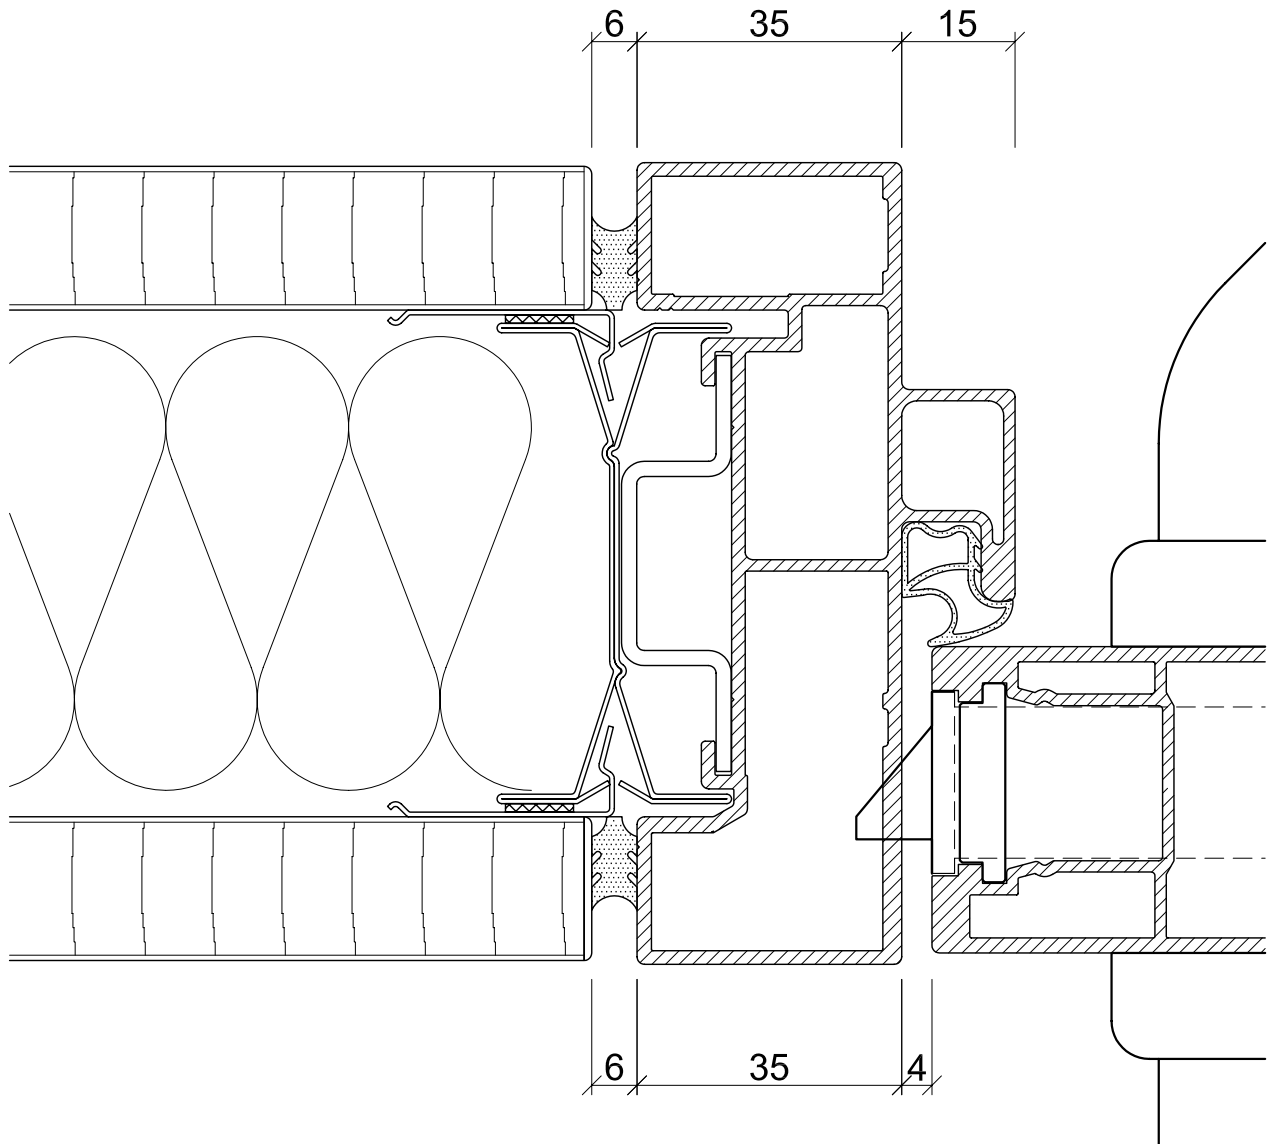

Aluminium door unit

With aluminium frame 35/35 mm
Aluminium frame door leaf 40 mm
Laminated safety glass 12 mm
Sound insulation $R_{w,P} = 35$ dB

scale ~1:3

FT-A35-RR-AN.1

Aluminium door unit

Side of lock / solid wall

scale 1:1

FT-A35-RR-SS.1

Aluminium door unit

Side of hinges / solid wall

scale 1:1

FT-A35-RR-BS.1

Aluminium door unit

Bottom

scale 1:1

FT-A35-RR-BA.1

Aluminium door unit

Horizontal joint

scale 1:1

FT-A35-RR-HF.1