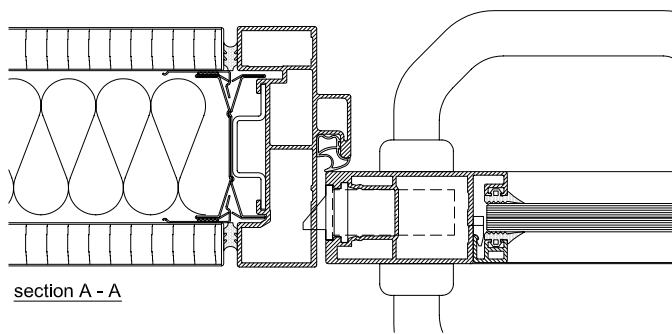

Aluminium door unit

With aluminium frame 35/35 mm
Aluminium frame door leaf 40 mm
Laminated safety glass 12 mm
Sound insulation $R_{w,P} = 35$ dB

scale ~1:3

FT-A35-RR-AN.1

Aluminium door unit

Side of lock / solid wall

scale 1:1

FT-A35-RR-SS.1

Aluminium door unit

Side of hinges / solid wall

scale 1:1

FT-A35-RR-BS.1

Aluminium door unit

Bottom

scale 1:1

FT-A35-RR-BA.1

Aluminium door unit

Horizontal joint

scale 1:1

FT-A35-RR-HF.1