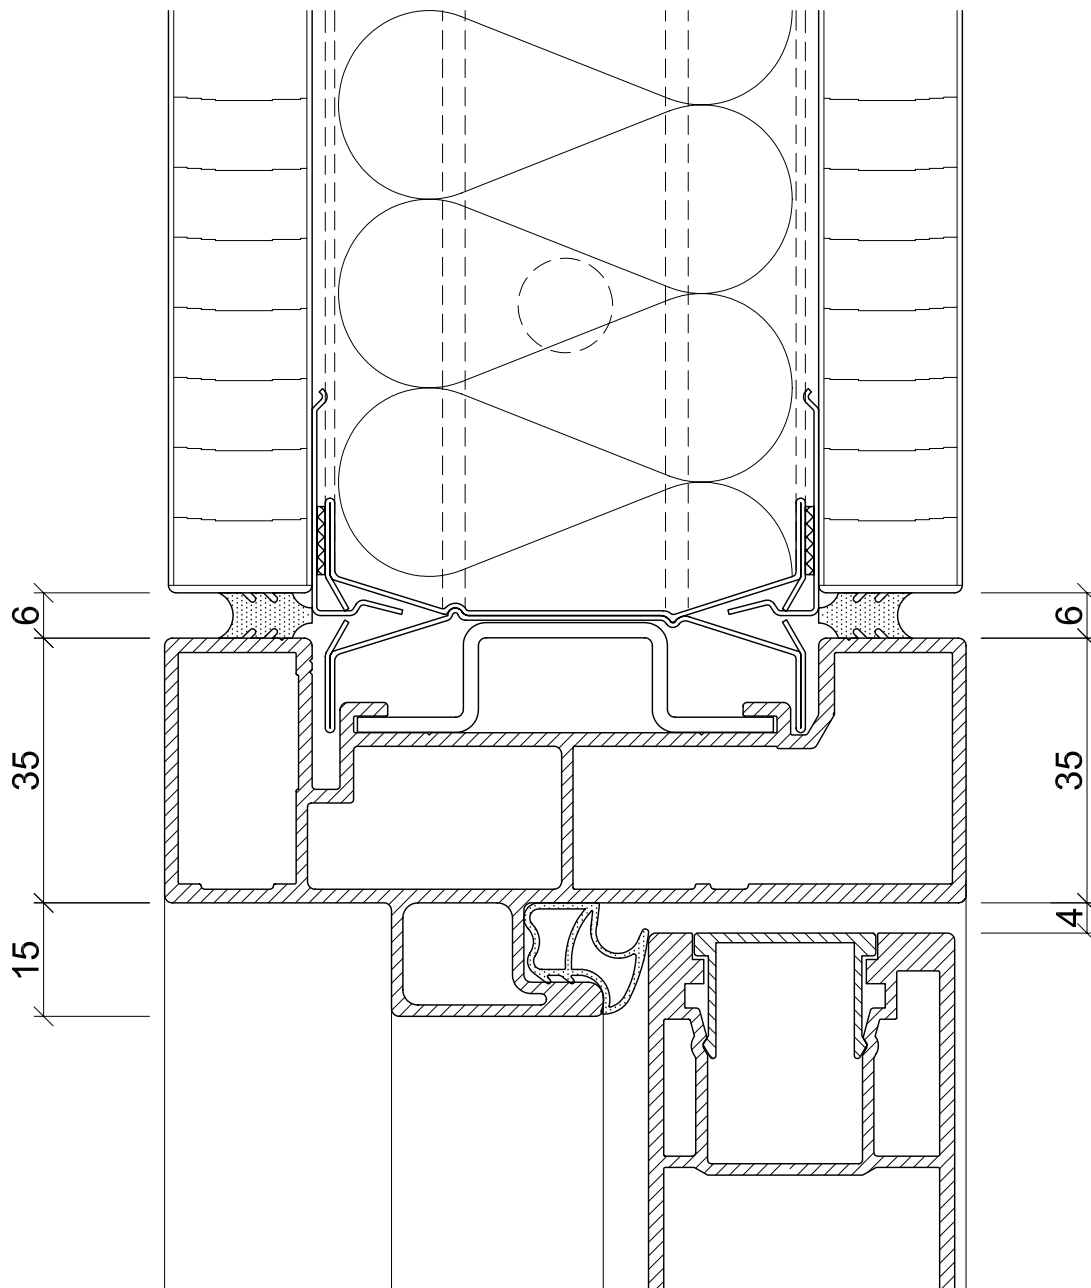

Aluminium door unit

With aluminium frame 35/35 mm
Aluminium frame door leaf 40 mm
Laminated safety glass 12 mm
Sound insulation $R_{w,P} = 35$ dB

scale ~1:3

FT-A35-RR-AN.1

Aluminium door unit

Side of lock / solid wall

scale 1:1

FT-A35-RR-SS.1

Aluminium door unit

Side of hinges / solid wall

scale 1:1

FT-A35-RR-BS.1

Aluminium door unit

Bottom

scale 1:1

FT-A35-RR-BA.1

Aluminium door unit

Horizontal joint

scale 1:1

FT-A35-RR-HF.1