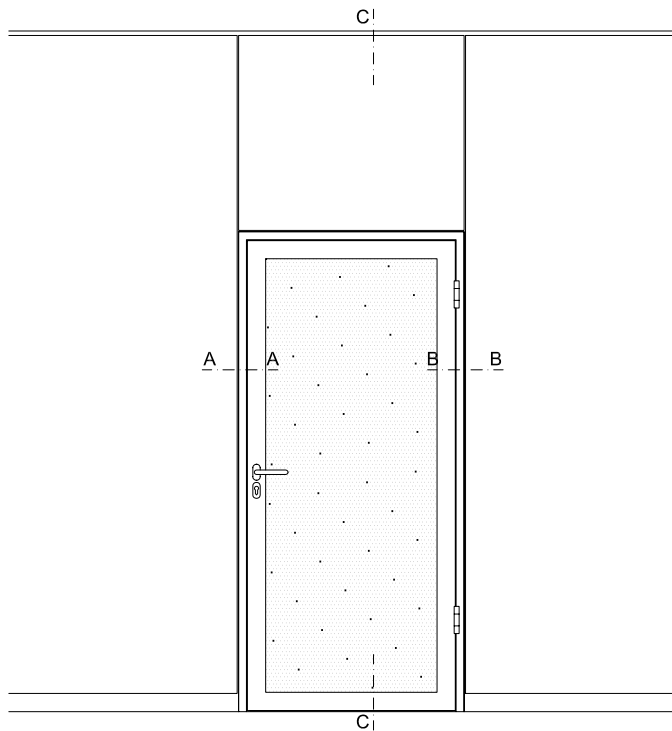

Aluminium door unit

With aluminium frame 35/35 mm
Aluminium frame door leaf 40 mm
Laminated safety glass 12 mm
Sound insulation $R_{w,P} = 35$ dB

scale ~1:3

FT-A35-RR-AN.1

Aluminium door unit

Side of lock / solid wall

scale 1:1

FT-A35-RR-SS.1

Aluminium door unit

Side of hinges / solid wall

scale 1:1

FT-A35-RR-BS.1

Aluminium door unit

Bottom

scale 1:1

FT-A35-RR-BA.1

Aluminium door unit

Horizontal joint

scale 1:1

FT-A35-RR-HF.1